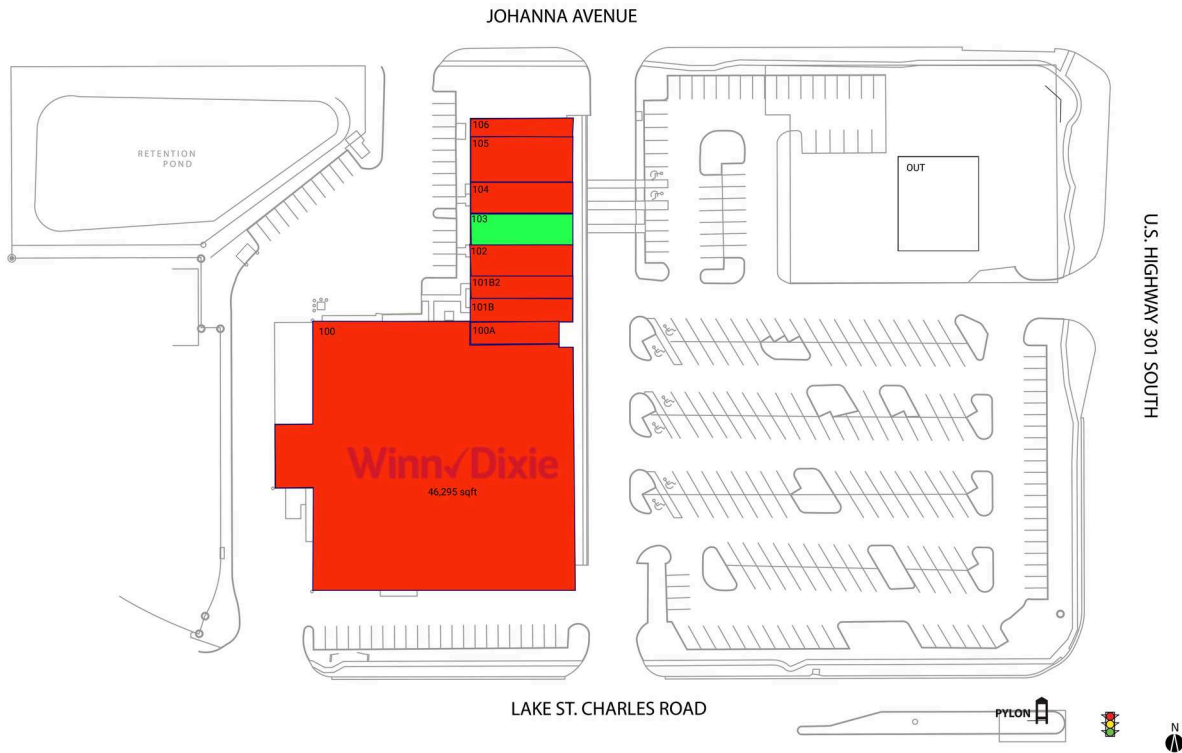

Tampa-St. Petersburg-Clearwater, FL  
**LAKE ST. CHARLES**

27.8802, -82.3276  
 6913 US Highway 301 | Riverview, FL 33569

**CENTER SIZE:** 61,015 SF

DEMOGRAPHICS	1 MILE	3 MILE	5 MILE
👤	10,875	92,000	203,276
🏠	4,321	36,437	76,274
💰	\$68,332	\$73,276	\$73,058

Winn-Dixie-anchored center on heavily trafficked US 301 in Tampa suburb of Riverview

Close proximity to regional mall Westfield Brandon, anchored by Dick's Sporting Goods, JCPenney, Dillard's, Macy's & Sears

Surrounded by population of 92,000+ within a 3-mile radius

Tampa-St. Petersburg-Clearwater, FL  
**LAKE ST. CHARLES**

27.8802, -82.3276  
 6913 US Highway 301 | Riverview, FL 33569

AVAILABLE SPACE

103 1,600 SF

CURRENT RETAILERS

OUT	Speedy Car Wash	4,800 SF
100	Winn-Dixie	46,295 SF
100A	Winn-Dixie Liquor Store	
101B	China Star Restaurant	1,200 SF
101B2	Cindy's Barber Shop	1,200 SF
102	Signal Nails	1,600 SF
104	Chris A. Castellano, DDS	1,600 SF
105	Holiday Cafe / Italian Kitchen	2,480 SF
106	Justin's Pizza	1,040 SF