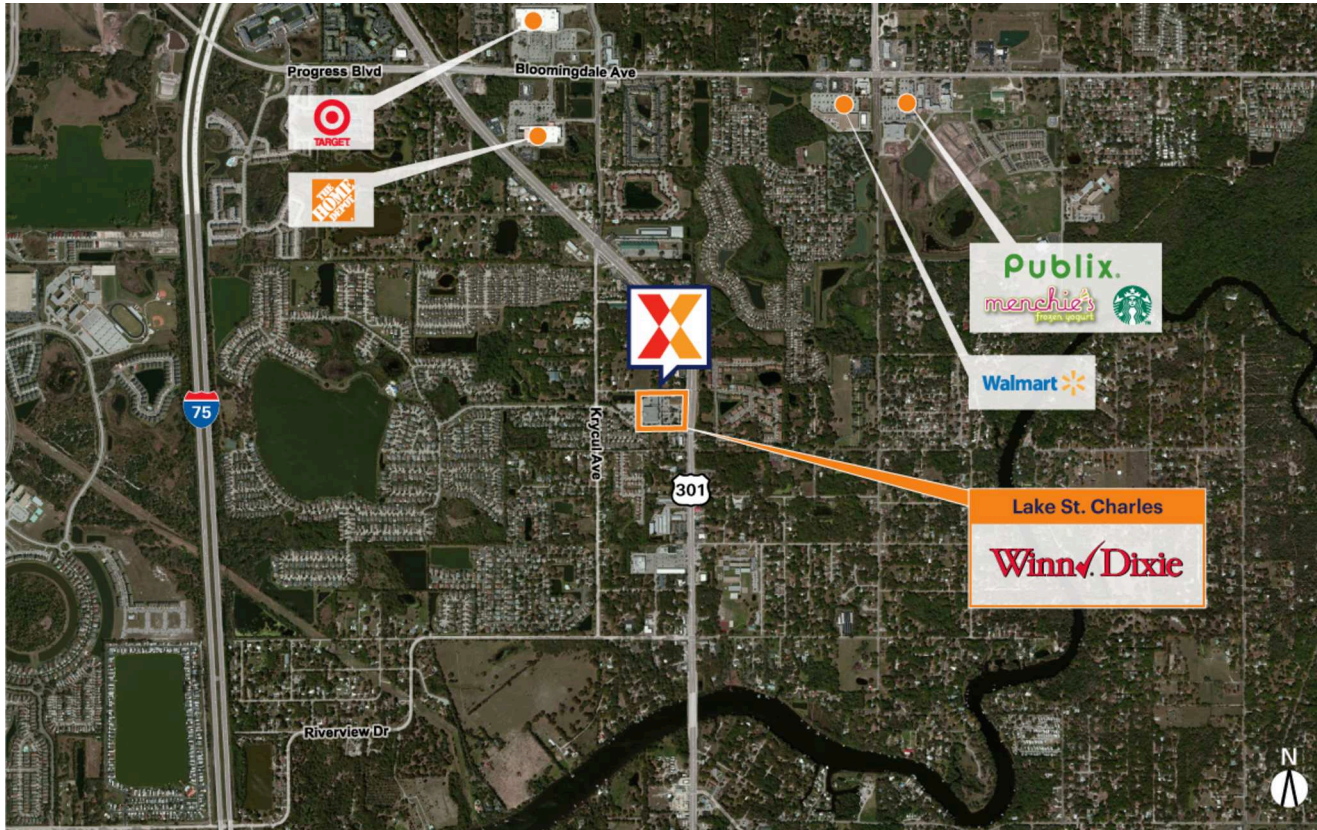

Tampa-St. Petersburg-Clearwater, FL  
**LAKE ST. CHARLES**

27.8802, -82.3276  
 6913 US Highway 301 | Riverview, FL 33569

**CENTER SIZE:** 61,015 SF

DEMOGRAPHICS	1 MILE	3 MILE	5 MILE
👤	10,875	92,000	203,276
🏠	4,321	36,437	76,274
💰	\$68,332	\$73,276	\$73,058

Winn-Dixie-anchored center on heavily trafficked US 301 in Tampa suburb of Riverview

Close proximity to regional mall Westfield Brandon, anchored by Dick's Sporting Goods, JCPenney, Dillard's, Macy's & Sears

Surrounded by population of 92,000+ within a 3-mile radius

Tampa-St. Petersburg-Clearwater, FL  
**LAKE ST. CHARLES**

27.8802, -82.3276  
 6913 US Highway 301 | Riverview, FL 33569

AVAILABLE SPACE

103 1,600 SF

CURRENT RETAILERS

OUT	Speedy Car Wash	4,800 SF
100	Winn-Dixie	46,295 SF
100A	Winn-Dixie Liquor Store	
101B	China Star Restaurant	1,200 SF
101B2	Cindy's Barber Shop	1,200 SF
102	Signal Nails	1,600 SF
104	Chris A. Castellano, DDS	1,600 SF
105	Holiday Cafe / Italian Kitchen	2,480 SF
106	Justin's Pizza	1,040 SF