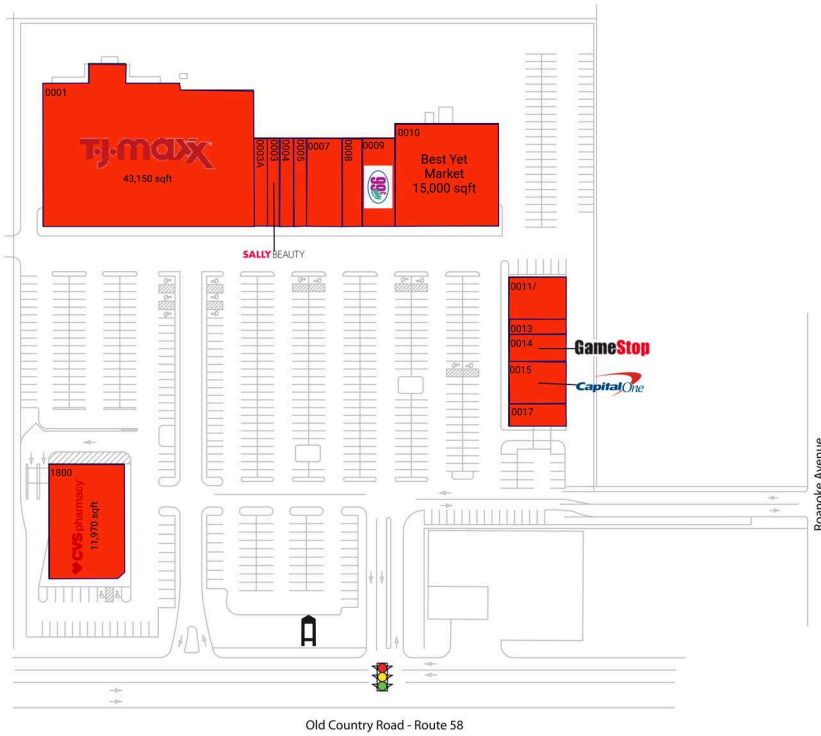

New York-Newark-Jersey City, NY-NJ-PA
ROANOKE PLAZA

40.932871, -72.677004
 1080-1140 Old Country Road | Riverhead, NY 11901-2020

CENTER SIZE: 99,131 SF

DEMOGRAPHICS	3 MILE	7 MILE	20 MILE
👤	21,973	38,629	421,395
🏠	7,955	14,219	148,867
💰	\$72,007	\$88,749	\$107,525

Located in the center of Riverhead's retail hub, just west of the Roanoke Ave traffic circle

Dual-anchored by a high volume T.J. Maxx and regional grocer Best Market

Situated on Rte 58, a primary thoroughfare from the Long Island Expressway to Long Island's North Fork, with 30,000+ vehicles daily

Adjacent to the 182-bed Peconic Bay Medical Center and a short drive from the Tanger Outlets

New York-Newark-Jersey City, NY-NJ-PA
ROANOKE PLAZA

40.932871, -72.677004
 1080-1140 Old Country Road | Riverhead, NY 11901-2020

CURRENT RETAILERS

0001	T.J. Maxx	43,150 SF
0003	Sally Beauty Supply	1,400 SF
0003A	DeJesus Taqueria	1,925 SF
0004	Caruso's Pizzeria	1,700 SF
0005	The Lemon Tree	1,500 SF
0007	Tong Fu Restaurant	4,000 SF
0008	Roanoke Plaza Liquors	2,600 SF
0009	99 Cents Only Stores	4,000 SF
0010	Best Yet Market	15,000 SF
0011/	Roanoke Laundry	3,150 SF
0013	Inga's Cleaners	1,120 SF
0014	GameStop	2,100 SF
0015	Capital One	4,256 SF
0017	HearX	1,260 SF
1800	CVS/pharmacy	11,970 SF