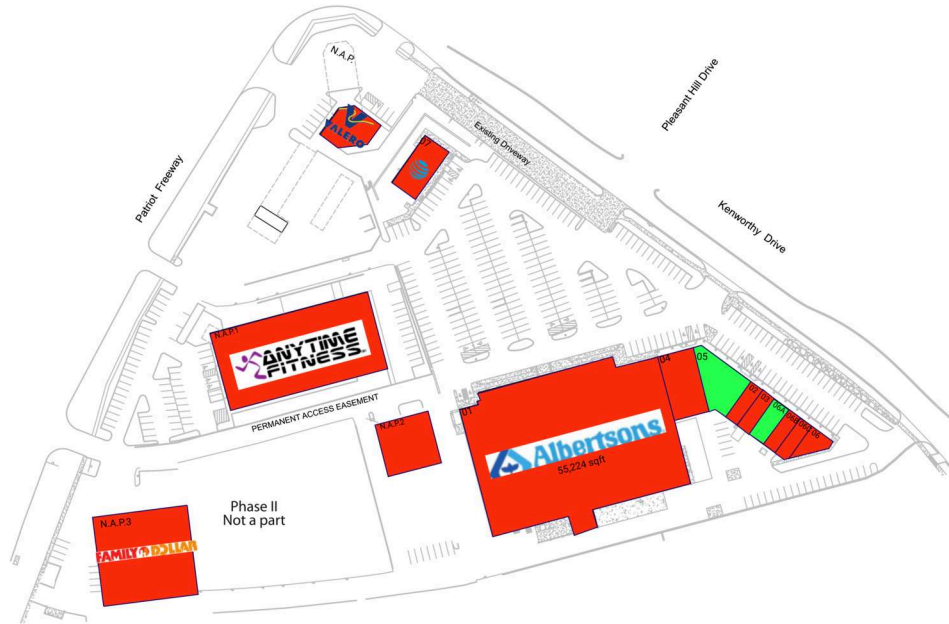

El Paso, TX

KENWORTHY CROSSING

31.9213, -106.438
10765 Kenworthy | El Paso, TX 79924

CENTER SIZE: 74,393 SF

DEMOGRAPHICS	1 MILE	3 MILE	5 MILE
👤	14,250	63,896	107,030
🏠	5,041	21,644	36,077
💰	\$76,252	\$60,481	\$55,633

Strategically located off of US 54

Surrounded by dense population of 64,000+ with an average household income of \$60,000+ within a 3-mile radius

Albertson's-anchored center with top national retailers including AT&T, State Farm & Pizza Hut

El Paso, TX

KENWORTHY CROSSING

31.9213, -106.438
10765 Kenworthy | El Paso, TX 79924

AVAILABLE SPACE

05	4,027 SF
06A	1,500 SF

CURRENT RETAILERS

N.A.P.	Valero	
N.A.P.1	Anytime Fitness	
N.A.P.2	Complete Care	
N.A.P.3	Family Dollar	
01	Albertsons	55,224 SF
02	State Farm	1,200 SF
03	Pizza Hut	1,200 SF
04	MedPost	4,500 SF
06	Expert Cuts	1,143 SF
06B	Nail Salon	1,200 SF
06C	The Fit Lab	1,199 SF
07	AT&T	3,200 SF