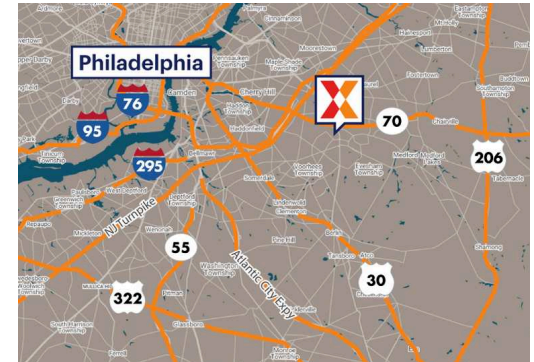

Philadelphia-Camden-Wilmington, PA-NJ-DE-MD
MARLTON CROSSING

39.889175, -74.925917
 101 S. Route 73 | Marlton, NJ 08053

CENTER SIZE: 332,364 SF

DEMOGRAPHICS	1 MILE	3 MILE	5 MILE
👤👤👤	10,461	69,682	158,955
🏠	4,072	26,123	61,516
💰	\$111,892	\$129,786	\$124,207

Shopping center anchored by a highly productive T.J. Maxx along with national retailers including Burlington Stores, DSW, HomeGoods, Michaels & the [first Sprouts Farmers Market in New Jersey](#), drawing an estimated 9,300 visits/day and over 3.4M visits/year.

Affluent trade area with an average household income of \$130,000+ within a 3-mile radius

Highly visible shop space for rent from 45,000+ vehicles daily as well as convenient accessibility from Route 70, Route 73 & Route 295

Strong daytime population of 100,000+ within 3 miles

Located in close proximity to Virtua Health Marlton Campus with 2,000+ employees

Philadelphia-Camden-Wilmington, PA-NJ-DE-MD
MARLTON CROSSING

39.889175, -74.925917
 101 S. Route 73 | Marlton, NJ 08053