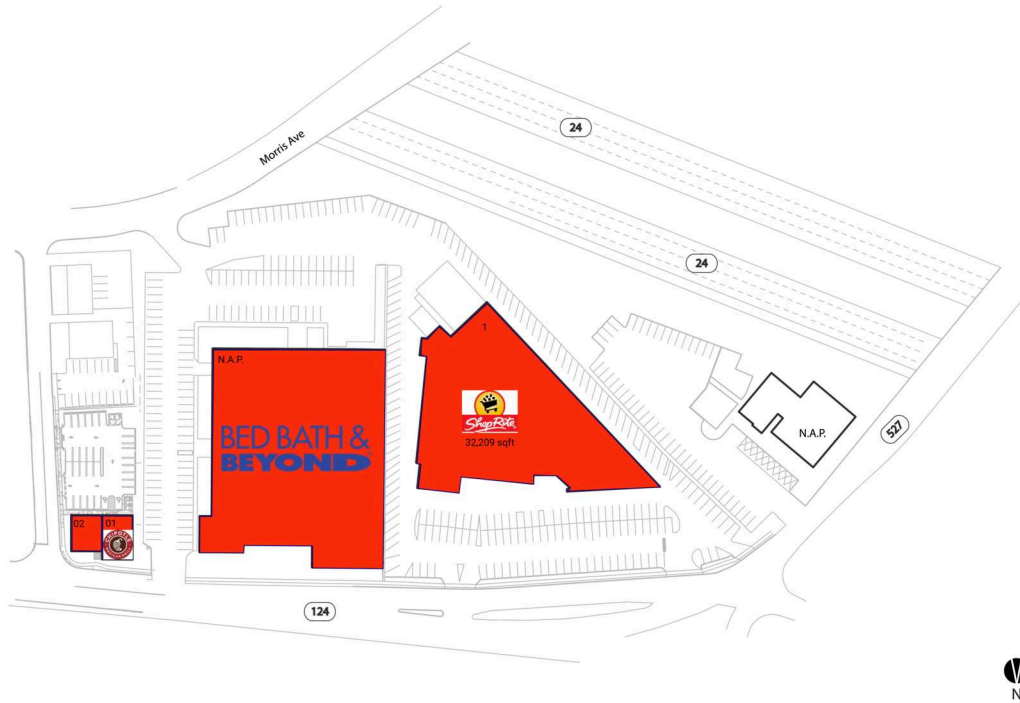

New York-Newark-Jersey City, NY-NJ-PA
SPRINGFIELD PLACE

40.7195, -74.3312
 727 Morris Turnpike | Springfield, NJ 07081

CENTER SIZE: 36,209 SF

DEMOGRAPHICS	1 MILE	3 MILE	5 MILE
👤👤👤	12,706	84,688	304,533
🏠	4,849	30,762	110,025
💰	\$201,542	\$194,849	\$159,469

Free-standing ShopRite drawing an average of 23,000+ customers/week

Surrounded by affluent population with an average household income of \$194,000+ within 3 miles

Strong daytime population of 118,000+ within a 3-mile radius

New York-Newark-Jersey City, NY-NJ-PA
SPRINGFIELD PLACE

40.7195, -74.3312
727 Morris Turnpike | Springfield, NJ 07081

CURRENT RETAILERS

N.A.P.	Bed Bath & Beyond	2,200 SF
01	Chipotle Mexican Grill	32,209 SF
1	ShopRite	1,800 SF
02	Motion Stretch Studio	