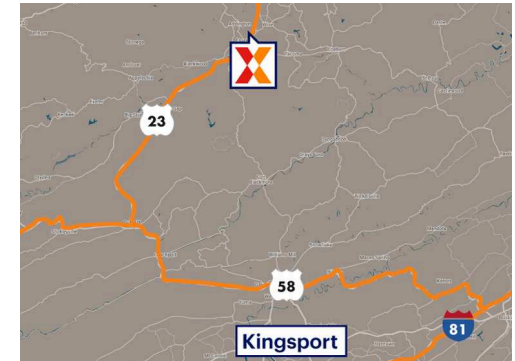

Big Stone Gap, VA

# RIDGEVIEW CENTRE

36.966515, -82.597001  
129 Ridge Circle, Southwest | Wise, VA 24293

**CENTER SIZE:** 190,242 SF

DEMOGRAPHICS	3 MILE	5 MILE	7 MILE
👤	9,418	14,828	18,709
🏠	3,899	6,038	7,548
💰	\$57,371	\$56,217	\$55,746

Trade area includes a population of 250,000+ extending into nearby Kentucky counties

Close proximity to The University of Virginia's College at Wise with 2,000+ students

Located in the heart of Wise's dense retail corridor