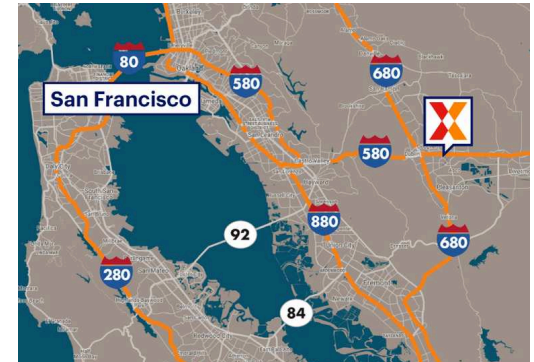

San Francisco-Oakland-Berkeley, CA
ROSE PAVILION

37.698542, -121.875453
 4225 Rosewood Drive | Pleasanton, CA 94588

CENTER SIZE: 328,958 SF

DEMOGRAPHICS	1 MILE	3 MILE	5 MILE
👤👤👤	25,102	114,000	198,811
🏠	9,769	39,967	68,935
💰	\$155,953	\$163,044	\$166,945

Major anchor renovation with new tower elements, visibility from Santa Rita Road & Rosewood Drive with signage opportunities

Surrounded by a dense population of 114,000+ with an average household income of \$163,000+ within 3 miles

Benefits from high traffic counts and immediate access to I-580 with visibility from 241,000+ VPD

Ideally situated in the Tri-Valley retail hub with a daytime population of 141,000+ within a 3-mile radius