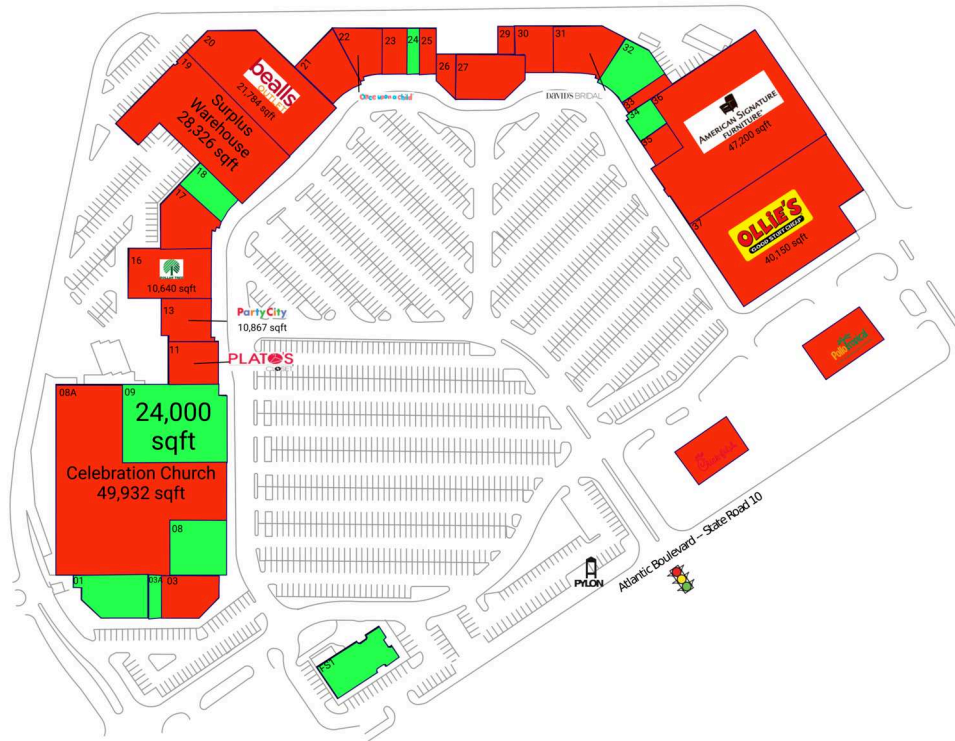

# Regency Park Shopping Center

Jacksonville, FL

30.3187, -81.5548  
9400 Atlantic Boulevard | Jacksonville, FL 32225

## Available Space

FS1	7,200 SF
01	6,975 SF
03A	538 SF
08	8,644 SF
09	24,000 SF
18	4,064 SF
24	1,503 SF
32	5,208 SF
34	3,493 SF

## Current Retailers

NAP	Chick-fil-A	0 SF
NAP1	Pollo Tropical	0 SF
03	Armed Forces	6,314 SF
08A	Celebration Church	49,932 SF
11	Plato's Closet	4,829 SF
13	Party City	10,867 SF
16	Dollar Tree	10,640 SF
17	Unique Pool Spa And Billiards	7,200 SF
19	Surplus Warehouse	28,326 SF
20	Bealls Outlet	21,784 SF
21	China Buffet	6,059 SF
22	Once Upon A Child	4,857 SF
23	Value Vision	3,005 SF
25	Once Upon A Child Storage	2,100 SF
26	The Fine Grooming Studio	1,175 SF
27	Potter's House Soul Food Bistro	7,959 SF
29	Bravo	951 SF
30	Bravo School Of Dance	4,420 SF
31	David's Bridal	7,975 SF
33	Lovely Nails	1,680 SF
35	Revive, Private Training Studio	2,470 SF
36	American Signature Furniture	47,200 SF
37	Ollie's Bargain Outlet	40,150 SF