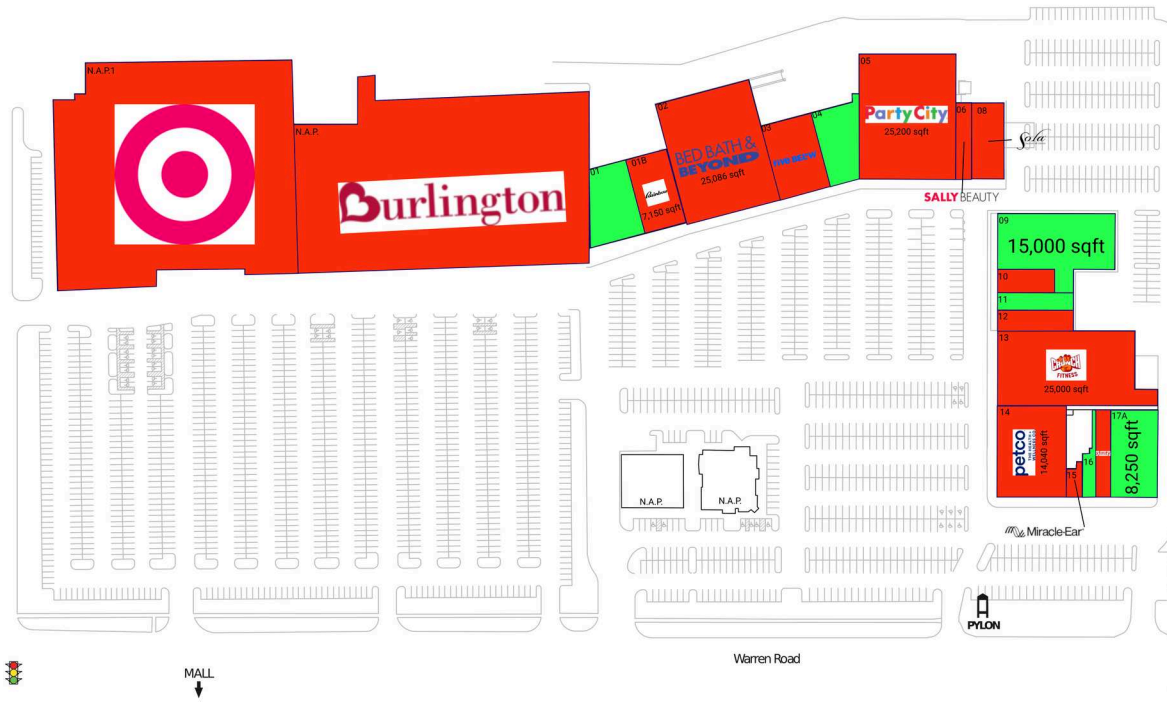

West Ridge

Detroit-Warren-Dearborn, MI

42.3373, -83.3941
35705 Warren Road | Westland, MI 48185

Available Space

01	7,144 SF
04	6,334 SF
09	15,000 SF
11	2,750 SF
16	1,100 SF
17A	8,250 SF

Current Retailers

N.A.P.	Burlington Stores	0 SF
N.A.P.1	Target	0 SF
01B	Rainbow	7,150 SF
02	Bed Bath & Beyond	25,086 SF
03	Five Below	8,307 SF
05	Party City	25,200 SF
06	Sally Beauty Supply	2,750 SF
08	Sola Salon Studios	4,913 SF
10	Scrubs & Beyond	2,800 SF
12	Westland Bulk Foods	3,300 SF
13	Crunch Fitness	25,000 SF
14	Petco	14,040 SF
15	Miracle-Ear	1,000 SF
17	Comcast Xfinity	2,750 SF