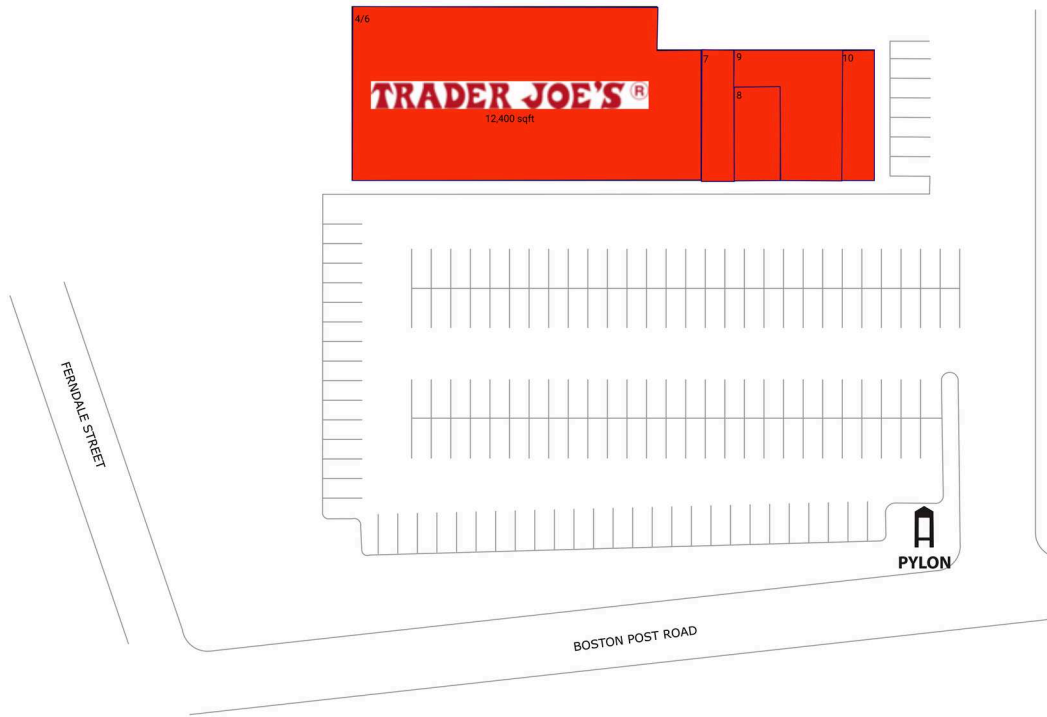

Village Square Shopping Center

New York-Newark-Jersey City, NY-NJ-PA

40.9383, -73.7462

1262 Boston Post Road | Larchmont, NY 10538

Current Retailers

4/6	Trader Joe's	12,400 SF
7	Everything Hair Limited	900 SF
8	2nd Floor Nail And Spa	862 SF
9	Village Bagels	1,966 SF
10	Espresso Cafeto	872 SF