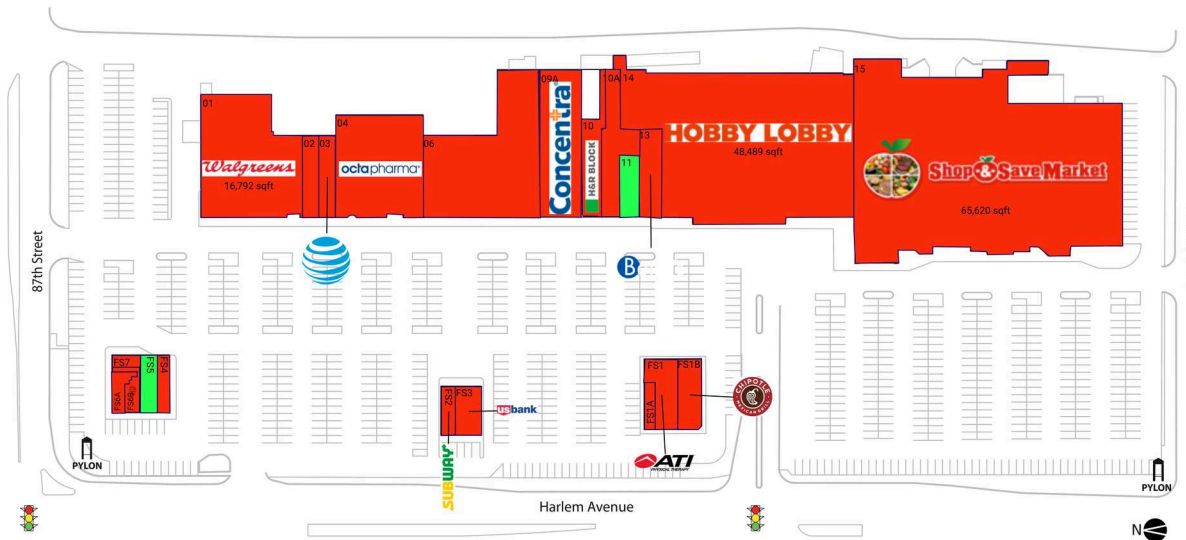

# Southfield Plaza - Bridgeview

Chicago-Naperville-Elgin, IL-IN-WI

41.7315, -87.798

8715 South Harlem Avenue | Bridgeview, IL 60455

## Available Space

FS5	1,470 SF
11	1,000 SF

## Current Retailers

FS1	ATI Physical Therapy	2,490 SF
FS1A	Insure One Agency	1,000 SF
FS1B	Chipotle Mexican Grill	2,477 SF
FS2	Subway	1,000 SF
FS3	US Bank	2,000 SF
FS4	Currency Exchange	1,120 SF
FS6A	Mecca Jewelry	1,650 SF
FS6B	Smoke City CBD Kratom Vapes	550 SF
FS7	Jackson Hewitt	540 SF
01	Walgreens	16,792 SF
02	Bridgeview Smiles	2,000 SF
03	AT&T	2,000 SF
04	Octapharma	12,912 SF
06	LEASE PENDING	18,200 SF
09A	Concentra Health Services, Inc	9,000 SF
10	H&R Block	2,063 SF
10A	Nail Bliss	2,415 SF
13	Betty's Bistro	2,270 SF
14	Hobby Lobby	48,489 SF
15	Shop & Save Market	65,620 SF