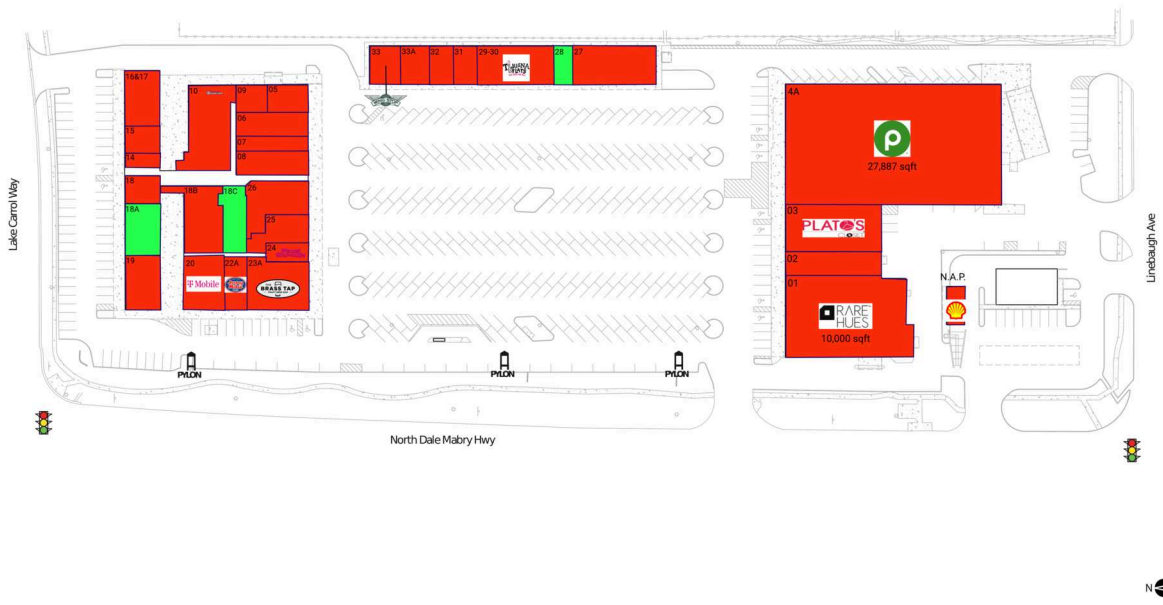

Carrollwood Center

Tampa-St. Petersburg-Clearwater, FL

28.0403, -82.5047

10025-10235 N. Dale Mabry Highway | Tampa, FL 33618

Available Space

18A	2,000 SF
18C	1,550 SF
28	800 SF

Current Retailers

N.A.P.	Shell Gas Station	0 SF
01	RareHues	10,000 SF
02	IVX Health	2,500 SF
03	Plato's Closet	5,000 SF
4A	Publix	27,887 SF
05	Mr. Empanada	1,350 SF
06	The Bello Nail Bar	1,873 SF
07	Florida West Coast Credit Unio	1,155 SF
08	La Michoacana	1,961 SF
09	Elena M. Morreale, D.C., P.A.	1,000 SF
10	America's Escape Game	3,397 SF
14	Kim's Tailor	546 SF
15	Carrollwood Barber Shop	1,068 SF
16&17	Laundry Boys	2,121 SF
18	CBD American Shaman	1,275 SF
18B	Revello Medical Center	1,700 SF
19	Evos Restaurant	2,106 SF
20	T-Mobile	2,200 SF
22A	Jersey Mike's Subs	1,375 SF
23A	The Brass Tap	3,280 SF
24	Planet Smoothie	900 SF
25	The Hungry Greek	1,700 SF
26	Humana	2,725 SF
27	Heart Fitness	3,500 SF
29-30	Tijuana Flats	3,200 SF
31	China Garden	1,009 SF
32	J'Adore Designer Boutique	1,000 SF
33	Wingstop	1,293 SF
33A	Sailing Poke Bowl	1,207 SF