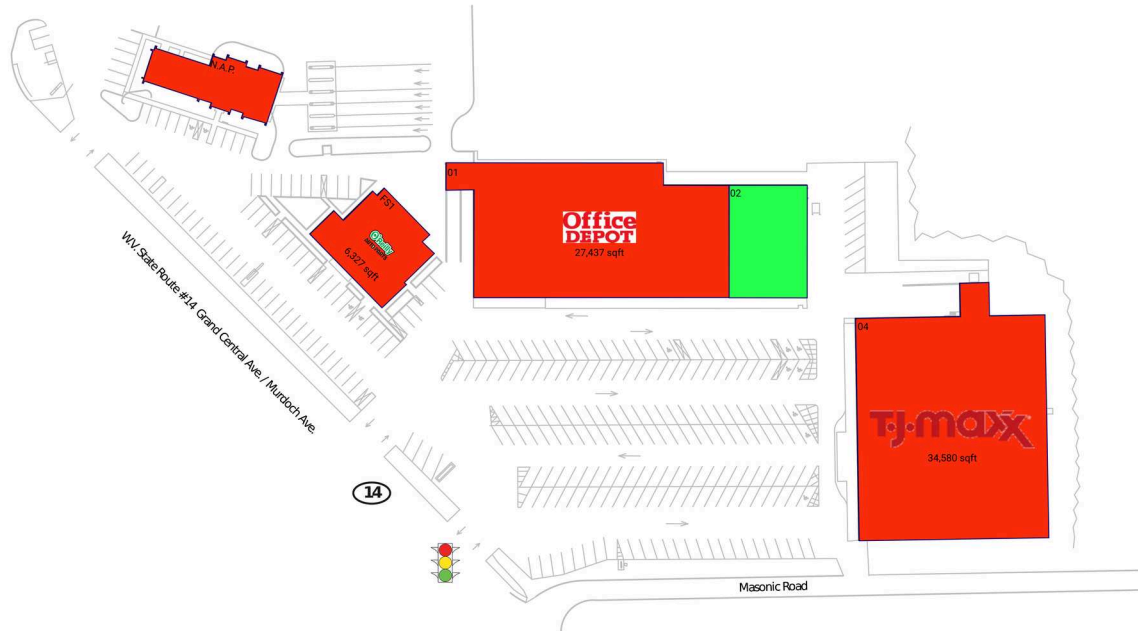

# Grand Central Plaza

Parkersburg-Vienna, WV

39.3015, -81.5478  
4000-4040 Murdock Avenue | Parkersburg, WV 26102

## Available Space

02 7,000 SF

## Current Retailers

FS1	O'Reilly Automotive	6,327 SF
N.A.P.	Bank	0 SF
01	Office Depot	27,437 SF
04	T.J. Maxx	34,580 SF

5156