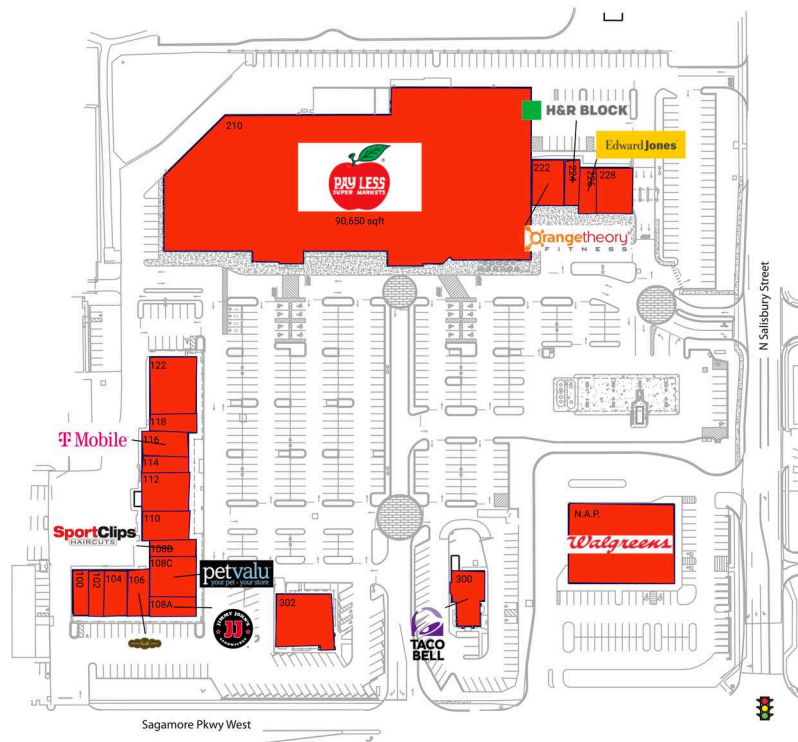

Sagamore Park Centre

Lafayette-West Lafayette, IN

40.4547, -86.9176

1016-1056 Sagamore Parkway W | West Lafayette, IN 47906-1446

Current Retailers

N.A.P.	Walgreens	0 SF
100	D&J Nails	1,200 SF
102	Borics	1,200 SF
104	Indy Smoke Time	1,820 SF
106	Nothing Bundt Cakes	1,780 SF
108A	Jimmy John's	1,500 SF
108B	Sport Clips	1,152 SF
108C	Pet Valu	3,212 SF
110	Executive Dry Cleaners	2,400 SF
112	Katana Hibachi And Sushi House	3,048 SF
114	A1 Packaging Store	1,200 SF
116	T-Mobile	1,860 SF
118	China House	1,440 SF
122	Accelerated Health Systems	4,500 SF
210	Pay Less Super Markets	90,650 SF
222	Orangetheory Fitness	2,400 SF
224	H&R Block	1,225 SF
226	Edward Jones	1,185 SF
228	Centier Bank	2,836 SF
300	Taco Bell	2,746 SF
302	Christos Restaurant	4,673 SF