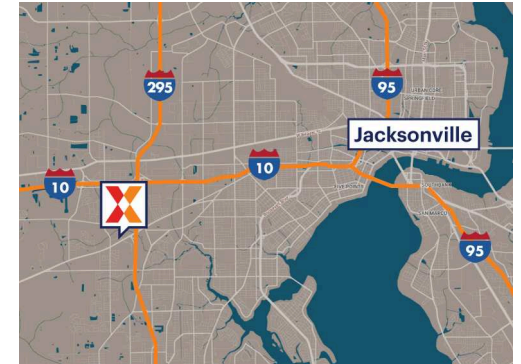

# Normandy Square

Jacksonville, FL

30.2932, -81.7795  
7900 Normandy Boulevard | Jacksonville, FL 32221

**Center Size:** 89,822 SF

Demographics	1 Mile	3 Mile	5 Mile
	7,405	62,936	153,563
	2,768	23,476	59,358
	\$59,262	\$54,254	\$60,870

Winn Dixie-anchored center with diverse merchandise mix including Family Dollar and St. Vincent's First Care

High visibility from 35,000+ vehicles daily

Conveniently located a half mile from I-295 at exit 19

# Normandy Square

Jacksonville, FL

30.2932, -81.7795

7900 Normandy Boulevard | Jacksonville, FL 32221

## Current Retailers

N.A.P.	Pizza Hut	0 SF
N.A.P.1	Wells Fargo	0 SF
01	St. Vincent's First Care	3,850 SF
02	Advance America	1,050 SF
03	Cali Nails	1,400 SF
04	Ace Hardware	10,080 SF
05	Sam's St. John Seafood	3,919 SF
06	Family Dollar	10,481 SF
07	Winn-Dixie	48,160 SF
08	Great Expressions Dental Centers	2,450 SF
09	Golden Ox Liquors	2,100 SF
10	Allstate	1,050 SF
11	First Wok	1,200 SF
12	Larry's Giant Subs	1,500 SF