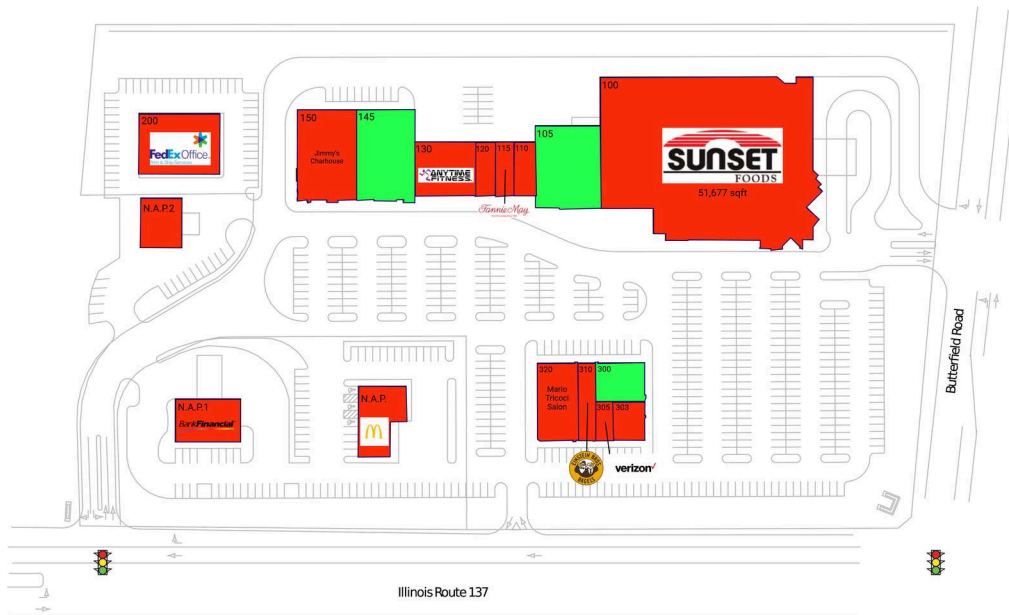

Butterfield Square

Chicago-Naperville-Elgin, IL-IN-WI

42.3047, -87.9812

1451 Peterson Road | Libertyville, IL 60048-1001

Available Space

105	8,000 SF
145	8,045 SF
300	3,034 SF

Current Retailers

N.A.P.	McDonald's	0 SF
N.A.P.1	Bankfinancial	0 SF
N.A.P.2	A.W. Zengeler Cleaners	0 SF
100	Sunset Foods	51,677 SF
110	Rosella's Boutique	1,800 SF
115	Fannie May Candies	1,527 SF
120	Ganello's Pizza Company	1,625 SF
130	Anytime Fitness	4,898 SF
150	Jimmy's Charhouse	8,240 SF
200	FedEx Office	7,500 SF
303	Pikus Eye Care	1,585 SF
305	Verizon Wireless	1,252 SF
310	Einstein Bros. Bagels	2,500 SF
320	Mario Tricoci Salon	5,000 SF