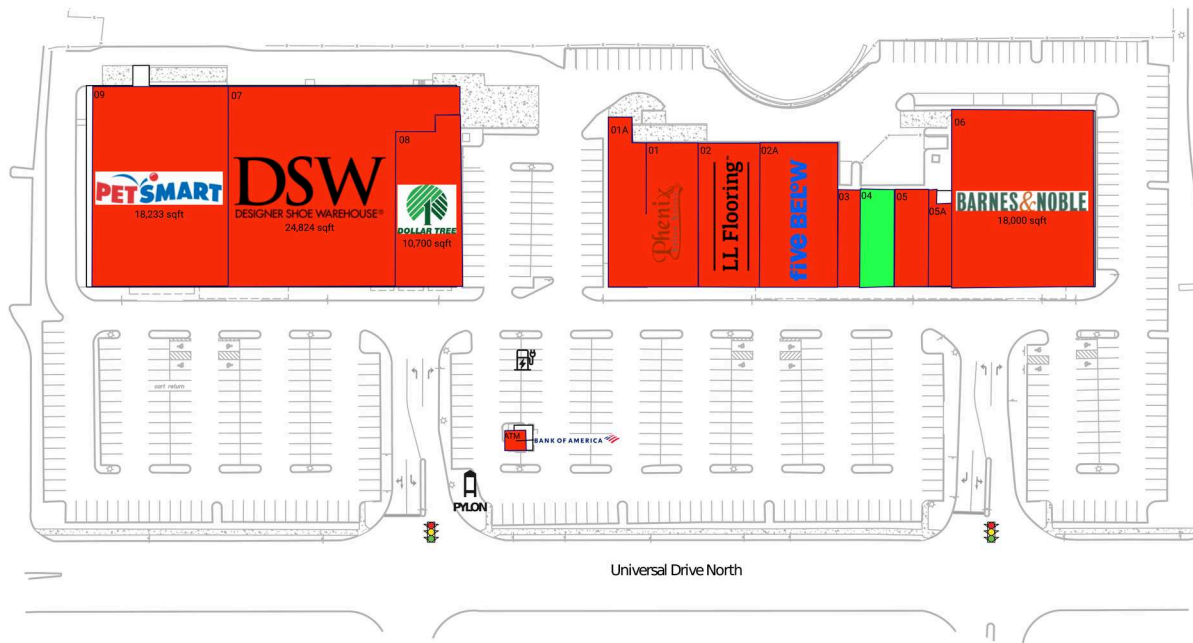

North Haven Crossing

New Haven-Milford, CT

41.3565, -72.872

410 Universal Drive N | North Haven, CT 06473

Available Space

01A	4,037 SF
04	2,460 SF

Current Retailers

ATM	Bank Of America	0 SF
01	Phenix Salon Suites	5,857 SF
02	Lumber Liquidators	6,397 SF
02A	Five Below	7,909 SF
03	Sally Beauty Supply	1,600 SF
05	Lumi Asian Fusion	2,044 SF
05A	Weight Watchers	1,804 SF
06	Barnes & Noble Booksellers	18,000 SF
07	DSW	24,824 SF
08	Dollar Tree	10,700 SF
09	PetSmart	18,233 SF