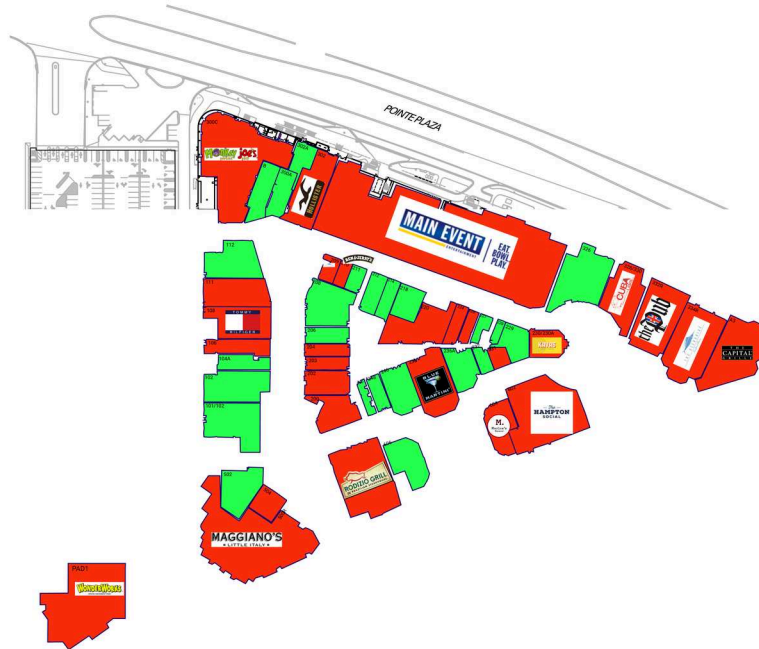

Pointe Orlando

Orlando-Kissimmee-Sanford, FL

28.4324, -81.471

9101 International Drive | Orlando, FL 32819

Available Space

B	2,921 SF
101/102	6,500 SF
102	5,589 SF
104A	2,259 SF
112	5,562 SF
206	2,158 SF
208	5,476 SF
211	1,053 SF
212	1,923 SF
214	1,486 SF
218	2,000 SF
227	790 SF
228	568 SF
229	2,469 SF
232	837 SF
236A	2,110 SF
246	3,507 SF
248	1,608 SF
250	1,086 SF
300A	2,484 SF
302A	1,831 SF
326	6,395 SF
502	4,888 SF
606	4,471 SF
720	13,199 SF

Current Retailers

A3	Capital Grille	9,020 SF		Restaurant & Rum
E3A	Brother Jimmy's BBQ	3,776 SF		Bar
PAD1	WonderWorks	24,506 SF	332R	The Pub 7,975 SF
106	Redi Pedi	3,006 SF	334R	The Oceanaire 8,500 SF
108	Tommy Hilfiger	5,265 SF	500R	Seafood Room
111	BB Kings	4,790 SF		Maggiano's Little Italy 16,400 SF
200	Moondance Trading	4,486 SF	504	Tharoo & Company Jewelry Boutique 2,084 SF
202	Bowes Signature Candles	3,081 SF	602	The Hampton Social 10,763 SF
203	DBU Fashion	1,836 SF		Marlow's Tavern 3,561 SF
204	One For The Road	1,527 SF	604	Rodizio Grill 7,030 SF
209	The Oceanaire	1,541 SF	608	Improv & Fatfish Blue 14,369 SF
210	Ben & Jerry's	862 SF	710	Itta Bena Restaurant 4,932 SF
220	Brixmor Property Group	6,292 SF	730	B.B. King's Blues Club 10,930 SF
224	FLOW	1,360 SF	740	Lafayettes 7,737 SF
226	Digital Center	1,203 SF	742	Taverna Opa 5,500 SF
230/230A	Kavas Taco Y Tequila	2,660 SF	741A	Main Event Entertainment 48,341 SF
231	Cigars To Go	989 SF	1012	
236	Blue Martini	7,205 SF		
300C	Monkey Joe's	17,250 SF		
302	Hollister Co.	6,464 SF		
328/330	Cuba Libre	18,188 SF		