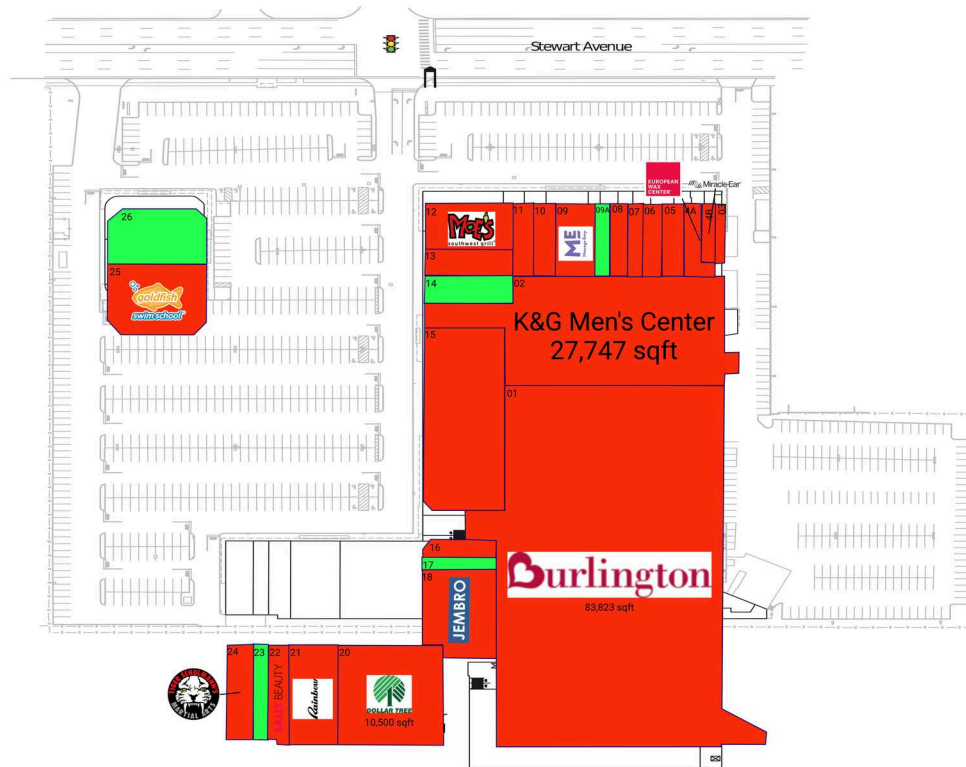

# Stewart Plaza

New York-Newark-Jersey City, NY-NJ-PA

40.7312, -73.6083  
650 Stewart Avenue | Garden City, NY 11530

## Available Space

09A	900 SF
14	2,400 SF
17	930 SF
23	1,481 SF
26	5,500 SF

## Current Retailers

01	Burlington Stores	83,823 SF
02	K&G Men's Center	27,747 SF
03	Great Wall Restaurant	695 SF
4A	European Wax Center	1,500 SF
4B	Miracle-Ear	800 SF
05	Be Balanced Long Island	1,615 SF
06	Esteem Cleaners	1,414 SF
07	Total Nutrition	1,095 SF
08	Cheddar Bob's Mac N Cheese Grille	1,312 SF
09	Massage Envy	3,100 SF
10	Pizza Supreme	1,600 SF
11	Energy Fuel	1,544 SF
12	Moe's Southwest Grill	4,000 SF
13	1/2 Off Cards	2,400 SF
15	Kid City	15,000 SF
16	Vision World	1,245 SF
18	Jembro	6,320 SF
20	Dollar Tree	10,500 SF
21	Rainbow	5,000 SF
22	Sally Beauty Supply	2,000 SF
24	Tiger Schulmann's Mixed Martial Arts	2,617 SF
25	Goldfish Swim School	7,084 SF