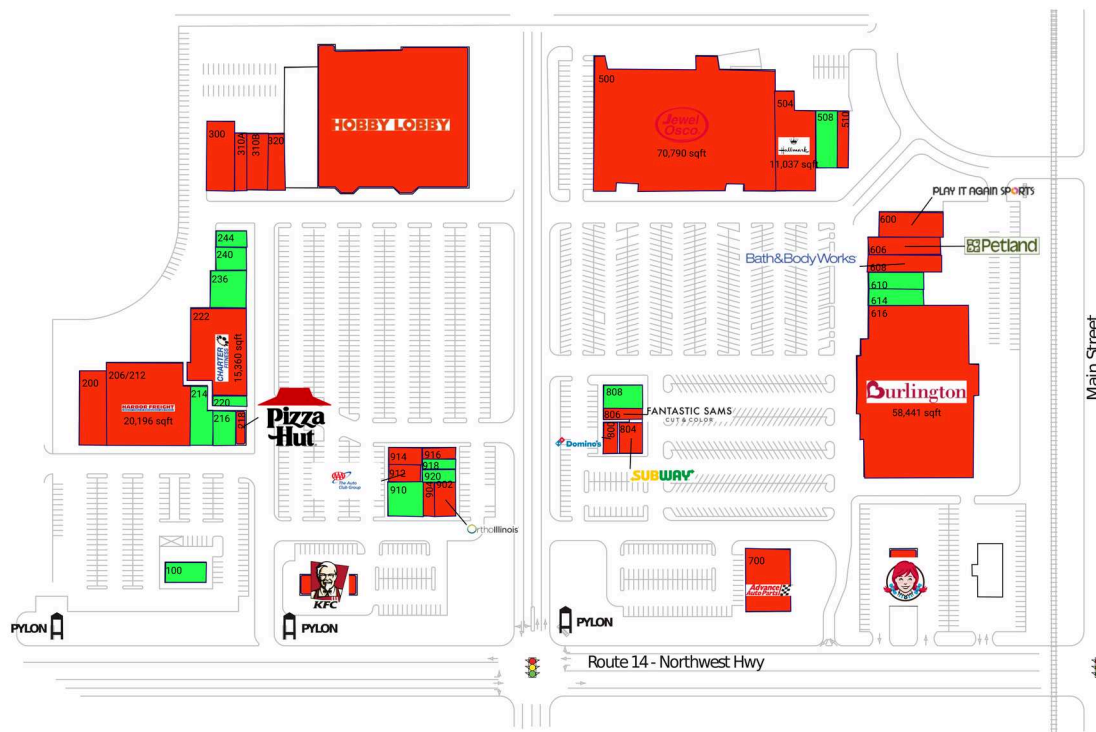

The Commons of Crystal Lake

Chicago-Naperville-Elgin, IL-IN-WI

42.2278, -88.3195

6140-6340 Northwest Highway | Crystal Lake, IL 60014-7931

Available Space

100	4,200 SF
214	3,600 SF
216	2,400 SF
220	1,260 SF
236	4,014 SF
240	2,310 SF
244	1,510 SF
508	3,860 SF
610	3,000 SF
614	3,000 SF
808	2,791 SF
910	3,566 SF
918	875 SF
920	1,400 SF

Current Retailers

NAP 1	Hobby Lobby	0 SF
NAP 2	KFC	0 SF
NAP 3	Wendy's	0 SF
200	Too Cute Consignment	6,500 SF
206/212	Harbor Freight Tools	20,196 SF
218	Pizza Hut	1,200 SF
222	Charter Fitness	15,360 SF
300	American Renal Associates	5,880 SF
310A	Heartland Blood Centers	2,500 SF
310B	Alphagraphics	4,000 SF
320	The Break	2,500 SF
500	Jewel-Osco	70,790 SF
504	Hallmark	11,037 SF
510	Jenny Craig	1,980 SF
600	Play It Again Sports	5,021 SF
606	Petland	3,900 SF
608	Bath & Body Works	3,900 SF
616	Burlington Stores	58,441 SF
700	Advance Auto Parts	8,800 SF
800	Domino's Pizza	1,425 SF
804	Subway	2,700 SF
806	Fantastic Sams	1,200 SF
902	Ortho Illinois	2,239 SF
904	Tropic Stop Tan	1,100 SF
912	The Auto Club Group	1,710 SF
914	El Burrito II	1,695 SF
916	Nana's New York Deli	1,200 SF