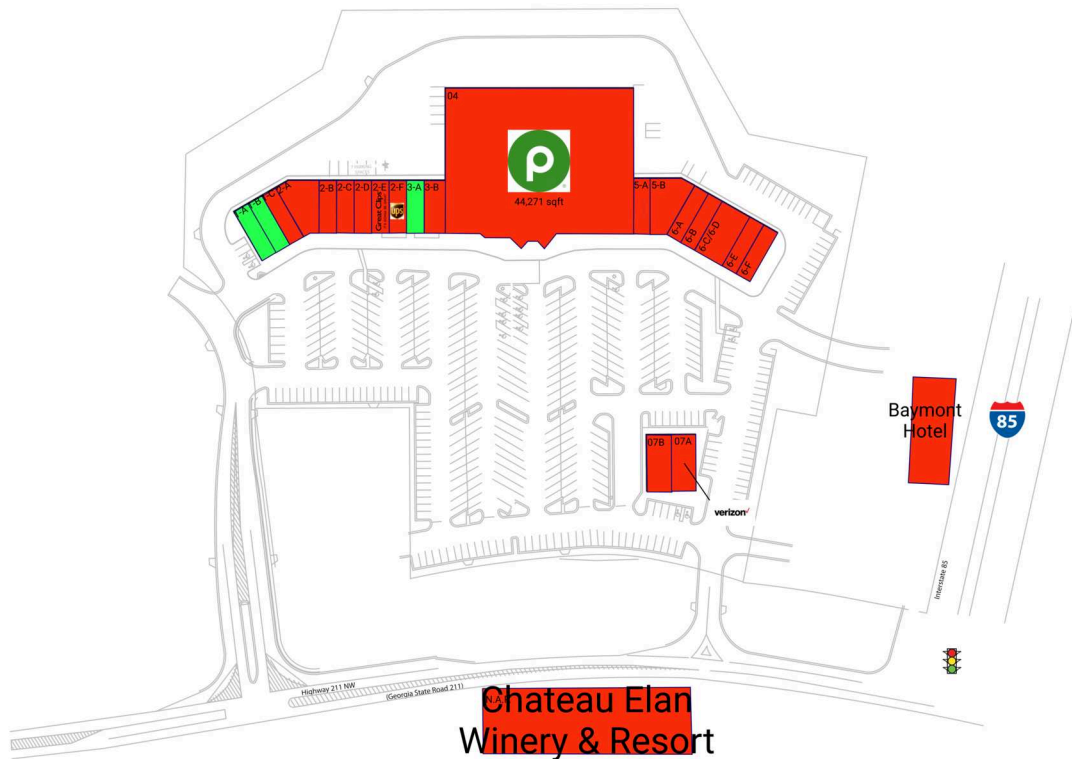

# Vineyards at Chateau Elan

Atlanta-Sandy Springs-Alpharetta, GA

34.1048, -83.8138  
2095 Highway 211 NW | Braselton, GA 30517

## Available Space

1-A	1,400 SF
1-B	1,400 SF
3-A	2,100 SF

## Current Retailers

N.A.P.	Chateau Elan Winery & Resort	0 SF
N.A.P.2	Baymont Hotel	0 SF
1-C	Mimi's Aesthetics	1,400 SF
2-A	Animal Emergency Care Of Braselton	2,688 SF
2-B	Felix Cleaners	1,400 SF
2-C	Your CBD Store	1,400 SF
2-D	China Garden	1,400 SF
2-E	Great Clips	1,400 SF
2-F	The UPS Store	1,400 SF
3-B	The Puppy Pantry	2,100 SF
04	Publix	44,271 SF
5-A	Papa John's	1,400 SF
5-B	Style-Your-Way	2,044 SF
6-A	Dr. Oluyemi Workman DDS	2,044 SF
6-B	Lavish Nail Bar	1,400 SF
6-C/6-D	ActiveKidz And Adult Therapy	2,800 SF
6-E	Elite Tan	1,400 SF
6-F	Nutrition Depot	1,400 SF
07A	Verizon Wireless	2,100 SF
07B	Foot Palace	2,100 SF