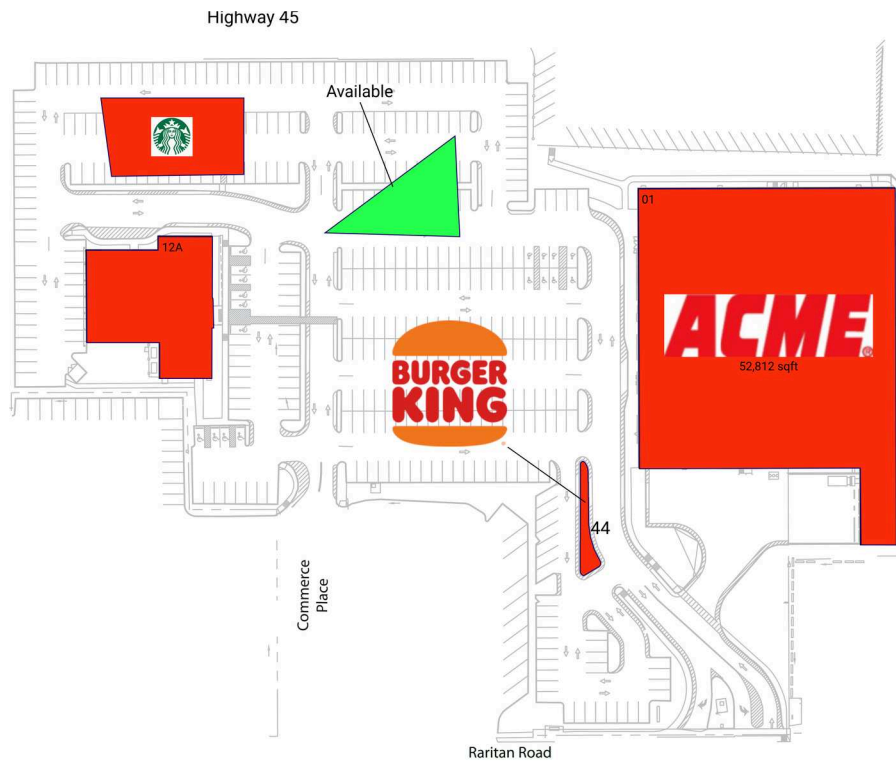

Acme Clark

New York-Newark-Jersey City, NY-NJ-PA

40.6273, -74.3173

Raritan Road and Commerce Place | Clark, New Jersey 07066

Available Space

ABC 0 SF

Current Retailers

101	Mobility	0 SF
	Acme	0 SF
	AHS Hospital Corp	0 SF
	Allstate	0 SF
	Designers Gallery Fine Art & Custom	0 SF
	Framing	
01	Acme	52,812 SF
12A	Subway	0 SF
35	Starbucks	0 SF
44	Burger King	23,244 SF