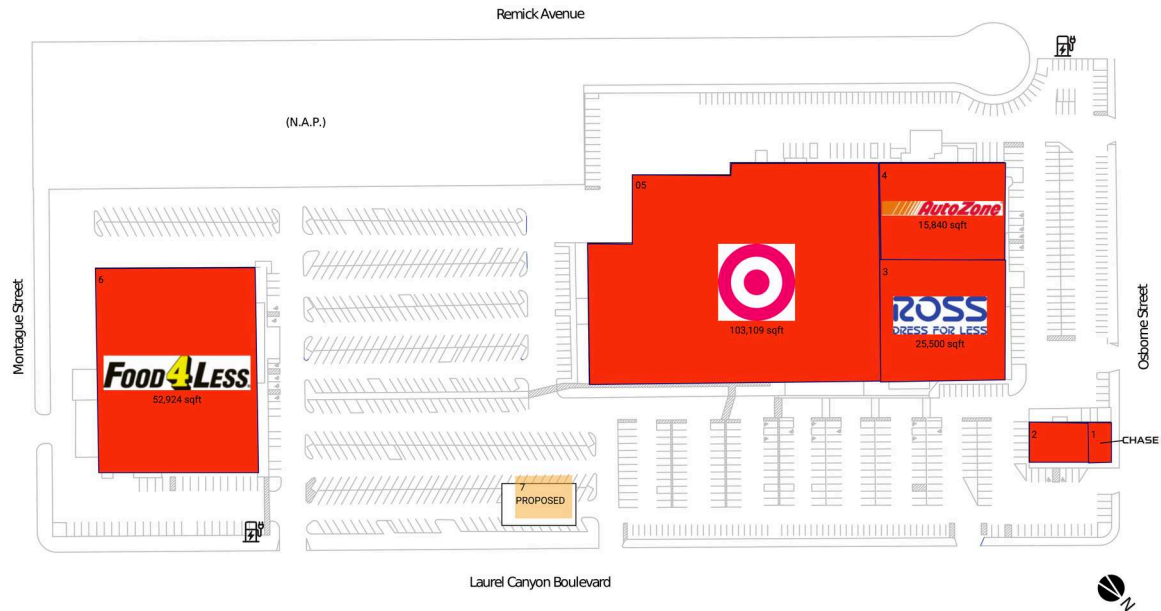

Pacoima Center

Los Angeles-Long Beach-Anaheim, CA

34.2455, -118.4191

9727 Laurel Canyon Drive & Osborne Street | Pacoima, CA 91331

Pad Opportunities

7 0 SF/0

Current Retailers

1	Chase	1,500 SF
2	Magicland Dental Grp Of Pacoima	3,900 SF
3	Ross Dress For Less	25,500 SF
4	AutoZone	15,840 SF
05	Target	103,109 SF
6	Food 4 Less	52,924 SF