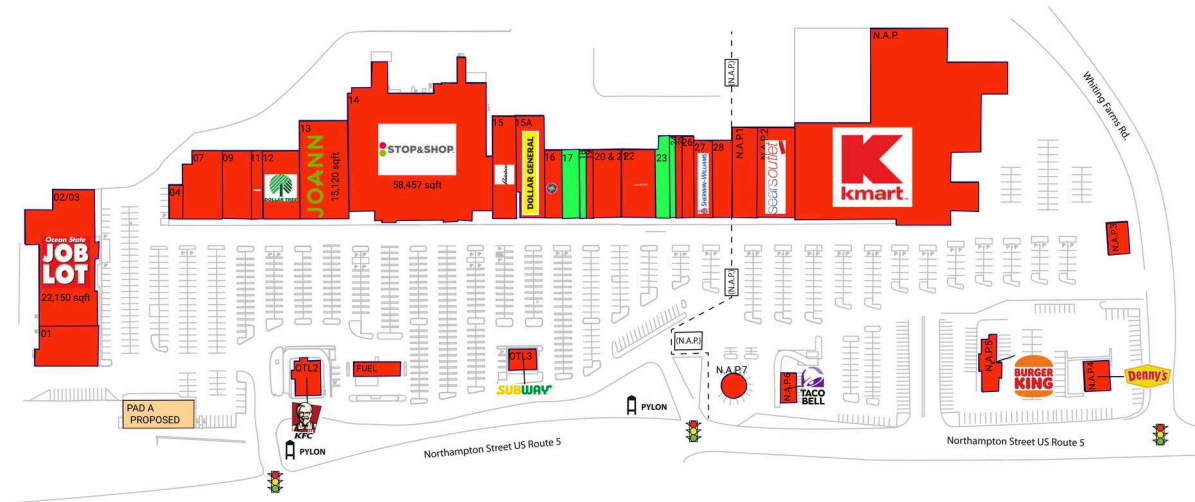

Anchored by Super Stop & Shop with a strong lineup of national retailers including Kmart, Dollar Tree, Jo-Ann Fabric & Craft Stores, Rainbow, Family Dollar & Sherwin-Williams, drawing an estimated 5,300 visits/day and 1.9M+ visits/year

Less than 2 miles from the 1.6MM SF Holyoke Mall at Ingleside with national anchors including Macy's, JCPenney, Sears & Target

Close proximity to the 198-bed Holyoke Medical Center with 1,000+ employees and Holyoke Community College with 7,000+ students

High visibility on Northampton St from 41,000+ vehicles daily

Holyoke Shopping Center

Springfield, MA

42.1852, -72.6324

2217-2291 Northampton Street (US Rte | Holyoke, MA 01040

Available Space

17	3,714 SF
18	1,504 SF
23	3,000 SF
24	1,560 SF

Pad Opportunities

PAD A	6,000 SF/0.1
-------	--------------

Current Retailers

FUEL	Stop & Shop Fuel	0 SF
N.A.P.	Kmart	0 SF
N.A.P.1	N.A.P.	0 SF
N.A.P.2	Sears Outlet	0 SF
N.A.P.3	D'Angelo	0 SF
N.A.P.4	Denny's	0 SF
N.A.P.5	Burger King	0 SF
N.A.P.6	Taco Bell	0 SF
N.A.P.7	Restaurant	0 SF
OTL2	KFC	4,464 SF
OTL3	Subway	1,800 SF
01	Nina Candle Company	7,500 SF
02/03	Ocean State Job Lot	22,150 SF
04	Paramount Pizza	1,500 SF
07	Children & Family Dentistry & Braces	7,784 SF
09	Scrub Wear House, LLC.	6,200 SF
11	CosmoProf	2,500 SF
12	Dollar Tree	8,000 SF
13	JOANN Fabric And Craft Stores	15,120 SF
14	Stop & Shop	58,457 SF
15	Rainbow	7,425 SF
15A	Dollar General	7,575 SF
16	Rent-A-Center	3,750 SF
19	Holly's Nails	1,496 SF
20 & 21	Expressions	7,400 SF
22	AutoZone	6,000 SF
25	Brad Matthews Jewelers	1,800 SF
26	Bamboo House	3,000 SF
27	Sherwin-Williams	4,368 SF
28	Holyoke Liquor Mart	7,728 SF