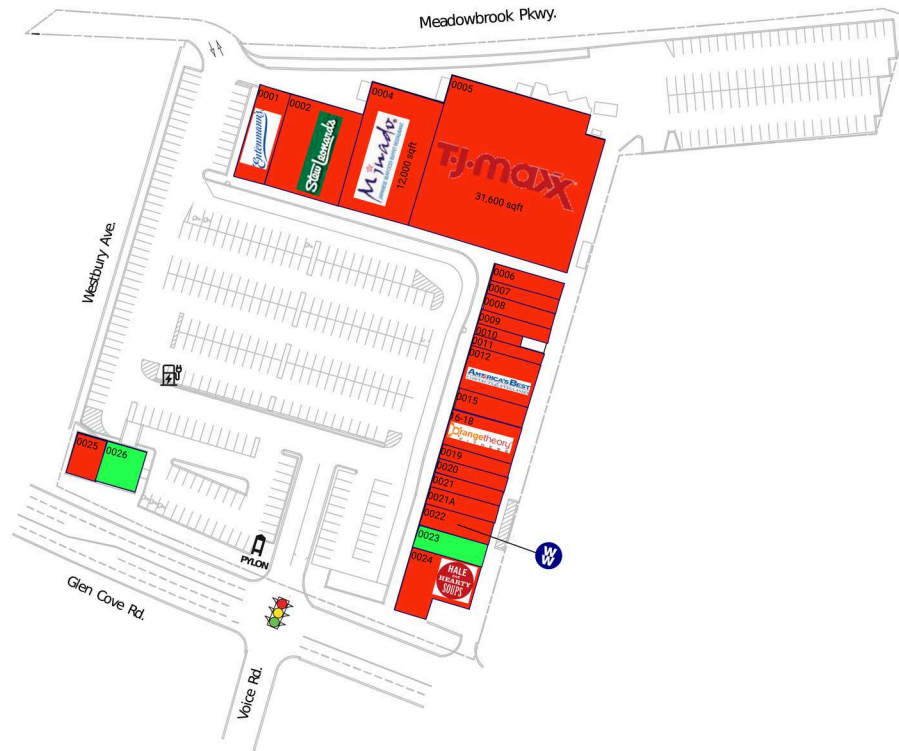

# Parkway Plaza - Carle Place

New York-Newark-Jersey City, NY-NJ-PA

40.7477, -73.6163

215 Glen Cove Road | Carle Place, NY 11514

**Center Size:** 89,704 SF

Demographics	1 Mile	3 Mile	5 Mile
	17,996	160,350	451,15
	6,407	51,411	142,69
	\$134,706	\$134,144	\$136,4

Fully renovated in 2014; featuring a high-volume T.J. Maxx and Stew Leonard's Wines

Located in the heart of Nassau County with easy access to Meadowbrook State Pkwy, Northern State Pkwy and I-495

Surrounded by an affluent population of 161,000+ with an average household income of \$128,000+ within 3 miles

# Parkway Plaza - Carle Place

New York-Newark-Jersey City, NY-NJ-PA

40.7477, -73.6163  
215 Glen Cove Road | Carle Place, NY 11514

## Current Retailers

0001	Entenmann's	2,800 SF
0002	Stew Leonard's Wines	9,093 SF
0004	Minado	12,000 SF
0005	T.J. Maxx	31,600 SF
0006	Island Pizza Kitchen	1,120 SF
0007	Infinite Beauty	1,600 SF
0008	Quality Cleaners	1,200 SF
0009	Sally Beauty Supply	1,600 SF
0010	Great Clips	796 SF
0011	Mr. Chen's Restaurant	1,040 SF
0012	America's Best Contacts & Eyeglasses	3,980 SF
0015	C2 Educational Center	2,000 SF
16-18	Orangetheory Fitness	3,600 SF
0019	J & J Bagel Deli	1,280 SF
0020	Promise Laundromat	1,120 SF
0021	Lash Lounge	1,390 SF
0021A	The UPS Store	1,410 SF
0022	Weight Watchers	2,025 SF
0024	Hale & Hearty Soups	4,100 SF
0025	Smoothie King	1,500 SF