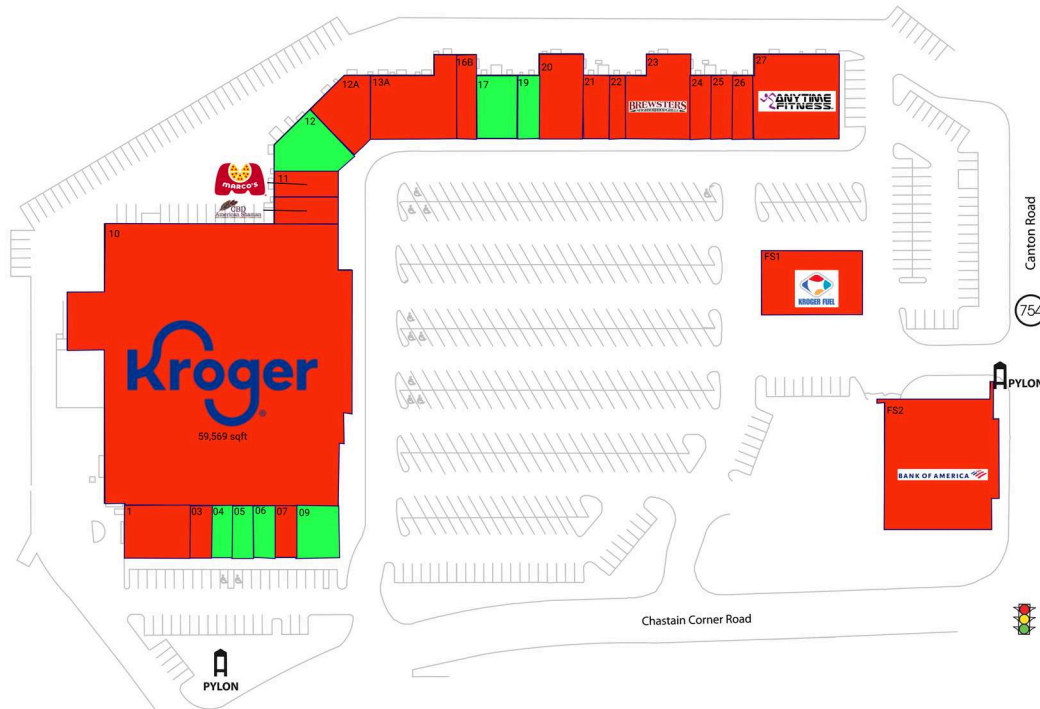

New Chastain Corners

Atlanta-Sandy Springs-Alpharetta, GA

34.0389, -84.5299
3595 Canton Road | Marietta, GA 30066

Available Space

04	1,000 SF
05	1,000 SF
06	1,000 SF
09	2,000 SF
12	2,565 SF
17	2,400 SF
19	1,200 SF

Current Retailers

FS1	Kroger Fuel Center	1 SF
FS2	Bank Of America	4,700 SF
1	Kerley Family Home Design Center	3,000 SF
03	DWMA Ballet Academy	1,000 SF
07	Wellington Services	1,000 SF
10	Kroger	59,569 SF
11	Marco's Pizza	1,446 SF
11A	CBD American Shaman	1,592 SF
12A	Reid's Premier Martial Arts	2,804 SF
13A	Jennings Music	5,205 SF
16B	The UPS Store	1,600 SF
20	Metro Beauty Supply	3,200 SF
21	Barber Shop	1,500 SF
22	Hot Nails	900 SF
23	Brewster's	4,400 SF
24	Mr. Wonton	1,200 SF
25	Hoagie Bros	1,200 SF
26	Body Wax And Threading Salon	1,200 SF
27	Anytime Fitness	6,398 SF