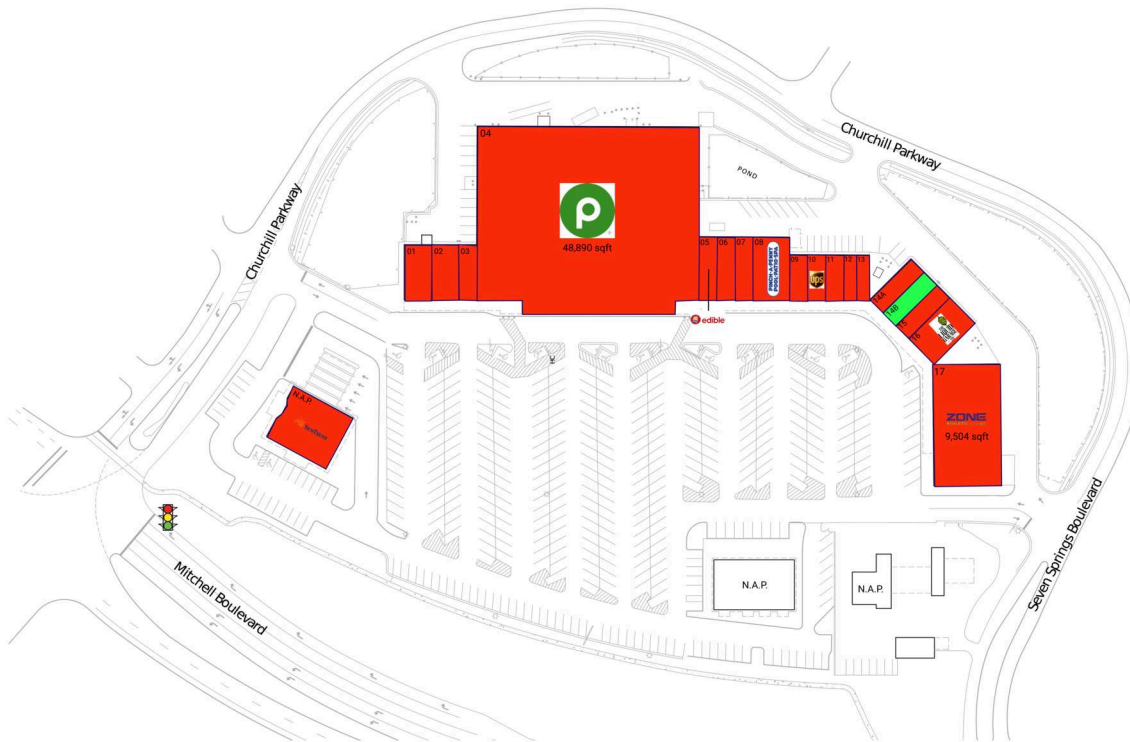

Chelsea Place

Tampa-St. Petersburg-Clearwater, FL

28.1801, -82.6985

1302-1420 Seven Springs Boulevard | New Port Richey, FL 34655

Available Space

14B 1,300 SF

Current Retailers

N.A.P.	SunTrust Bank	0 SF
01	Green Culture	1,800 SF
02	Chelsea Place Liquors	1,800 SF
03	Hot Wok	1,200 SF
04	Publix	48,890 SF
05	Edible Arrangements	1,400 SF
06	Majik Touch Cleaners	1,400 SF
07	Turbo Nails	1,400 SF
08	Pinch-A-Penny	2,800 SF
09	9Round	1,000 SF
10	The UPS Store	1,000 SF
11	Salon Trinity	1,000 SF
12	Crosslet Insurance Services	725 SF
13	Scissors Edge Barber Shop	725 SF
14A	Picture Perfect Framing	1,300 SF
15	Andrew L. Kemp, Chiropractor	1,300 SF
16	Liquid Garage Company	2,600 SF
17	Zone Fitness Club	9,504 SF