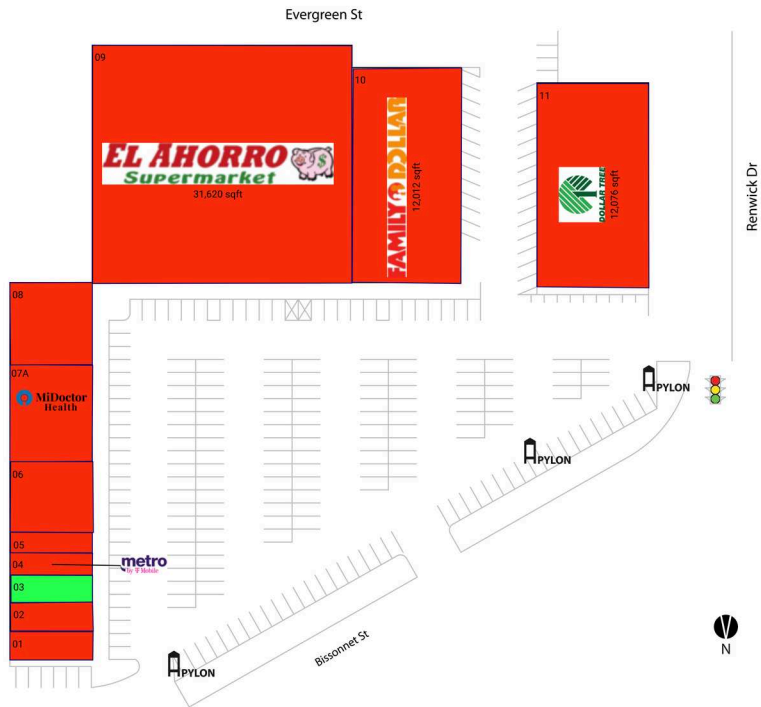

# El Camino

Houston-The Woodlands-Sugar Land, TX

29.6993, -95.484  
5867 Bissonnet | Bellaire, TX 77401

## Available Space

03 1,087 SF

## Current Retailers

01	Bargain Liquor	1,200 SF
02	Farmers Insurance/Pronto Tax	1,173 SF
04	MetroPCS	960 SF
05	M&A Hair Salon	856 SF
06	Texas Washateria	3,013 SF
07A	Mi Doctor	4,153 SF
08	Rosa's Beauty Academy	3,501 SF
09	El Ahorro Supermarket	31,620 SF
10	Family Dollar	12,012 SF
11	Dollar Tree	12,076 SF