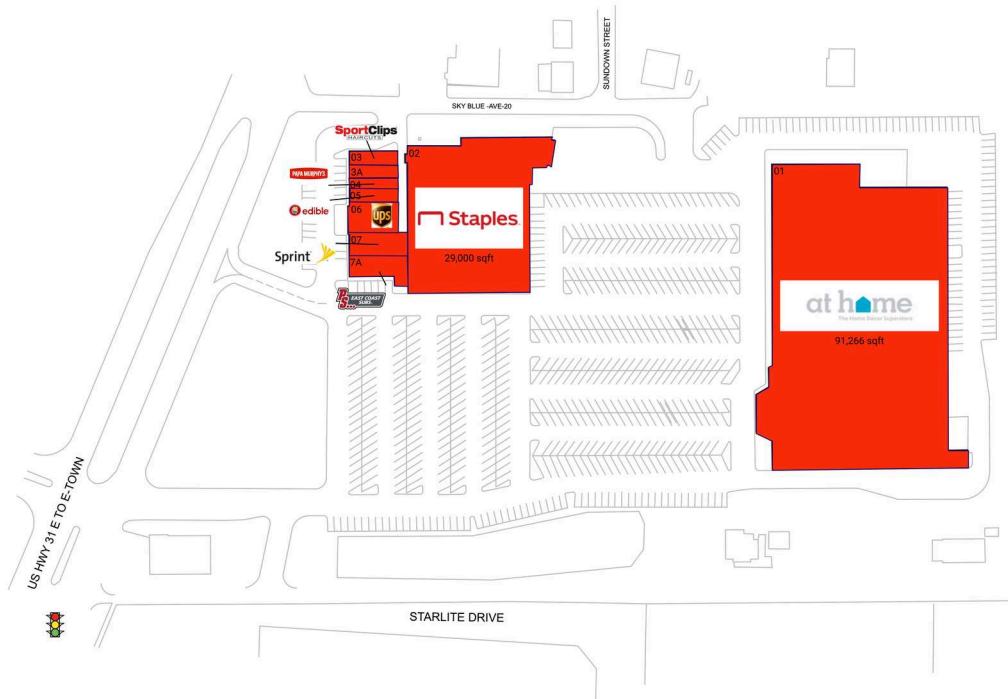

Located in the heart of Elizabethtown's retail corridor with high visibility on Dixie Hwy from 30,000+ vehicles daily

Strong lineup of national retailers including The UPS Store, Edible Arrangements & Sports Clips

One of the fastest growing cities in Kentucky

North Dixie Plaza

Elizabethtown-Fort Knox, KY

37.736, -85.8856

1807 North Dixie Highway | Elizabethtown, KY 42701

Current Retailers

01	At Home	91,266 SF
02	Staples	29,000 SF
03	Sport Clips	1,200 SF
3A	Madvapes	930 SF
04	Papa Murphy's	1,170 SF
05	Edible Arrangements	1,200 SF
06	The UPS Store	2,100 SF
07	Sprint	1,800 SF
7A	Penn Station Subs	1,800 SF