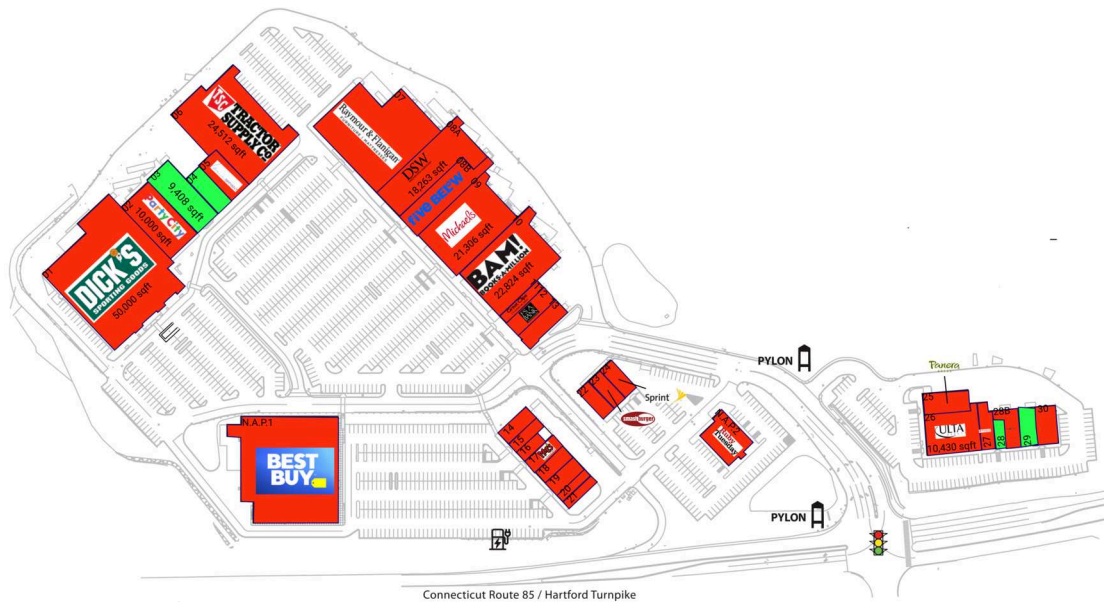

Waterford Commons

Norwich-New London, CT

41.3819, -72.1507
903-915 Hartford Turnpike | Waterford, CT 06385

Available Space

03	9,408 SF
04	4,000 SF
28	1,500 SF
29	2,403 SF

Current Retailers

N.A.P.1	Best Buy	0 SF
N.A.P.2	Ruby Tuesday	0 SF
01	Dick's Sporting Goods	50,000 SF
02	Party City	10,000 SF
05	Lane Bryant	5,000 SF
06	Tractor Supply Company	24,512 SF
07	Raymour & Flanigan	0 SF
08A	DSW	18,263 SF
08B	Five Below	9,393 SF
09	Michaels	21,306 SF
10	Books-A-Million	22,824 SF
11	Great Clips	2,200 SF
12	Jos. A. Bank	4,091 SF
13	Hannoush Jewelers	4,192 SF
14	Yankee Candle Co.	2,500 SF
15	Pearle Vision	2,000 SF
16	Miracle-Ear	1,500 SF
17	Moe's Southwest Grill	3,200 SF
18	Scottrade	2,000 SF
19	Aspen Dental	2,635 SF
20	Jersey Mike's Subs	1,400 SF
21	Cold Stone Creamery	1,600 SF
22	Music And Arts Center	2,560 SF
23	Smashburger	2,560 SF
24	Sprint	2,557 SF
25	Panera Bread	4,488 SF
26	Ulta Beauty	10,430 SF
27	Pure Barre	1,410 SF
28B	Sleep Number	3,064 SF
30	Vein Clinics Of America	3,734 SF