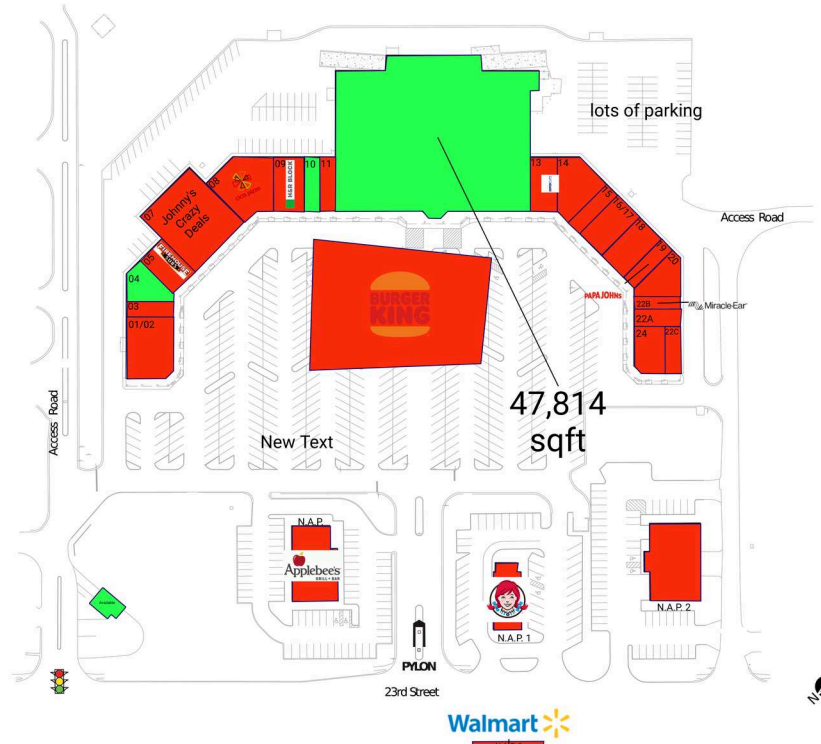

23rd Street Station

Panama City, FL

30.1898, -85.6698
650 West 23rd Street | Panama City, FL 111111

Available Space

a1	121 SF
trtrtrtfg	0 SF
04	2,091 SF
10	1,400 SF
12	47,814 SF

Current Retailers

N.A.P.	Applebee's	0 SF
N.A.P. 1	Wendy's	0 SF
N.A.P. 2	Twisted Suspension Auto And Truck Accessories	0 SF
N.A.P. 3	Walmart	0 SF
01/02	Newk's Express Cafe	4,780 SF
1	Burger King	0 SF
03	Chinese Restaurant	1,200 SF
05	Firehouse Subs	2,400 SF
07	Johnny's Crazy Deals	9,000 SF
08	Cici's Pizza	3,900 SF
09	H&R Block	2,800 SF
11	Tropical Smoothie Cafe	1,400 SF
13	Supercuts	2,100 SF
14	China Wall	3,629 SF
15	Publix Liquor	1,400 SF
16/17	Olive Leaves	2,800 SF
18	Earthwise Pet Supply	2,800 SF
19	Papa John's	1,400 SF
20	Wasabi House	1,913 SF
22	Tenant 1	0 SF
22A	Cartridge World	1,338 SF
22B	Miracle-Ear	985 SF
22C	Vicks Cleaners	1,277 SF
24	California Nails	2,400 SF

1864