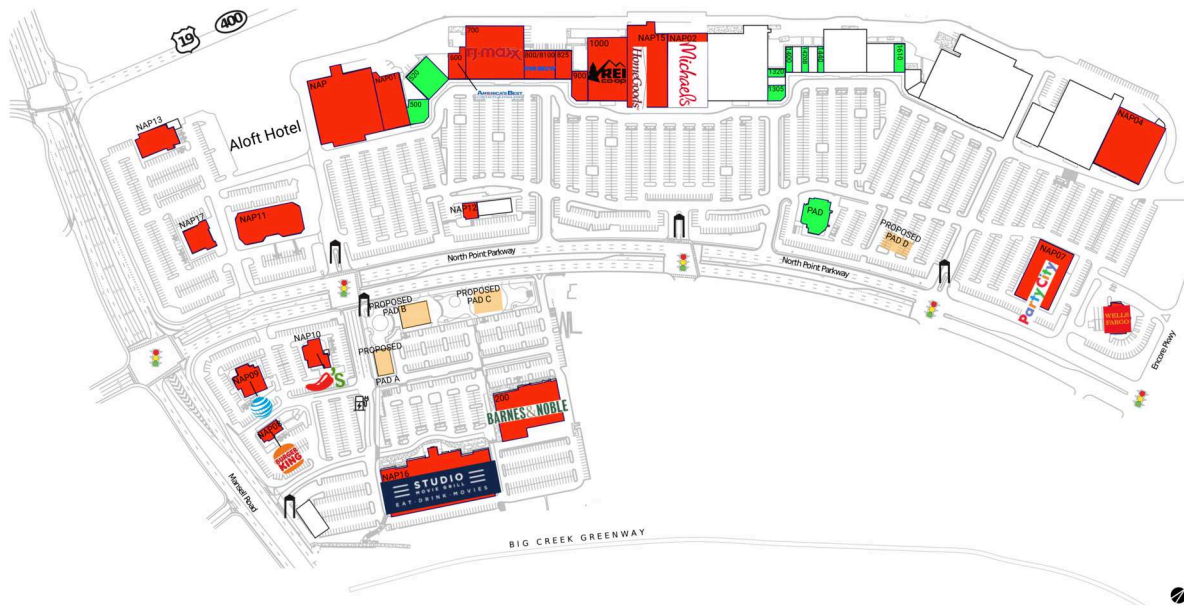

Mansell Crossing

Atlanta-Sandy Springs-Alpharetta, GA

34.0423, -84.3029

7660 North Point Parkway | Alpharetta, Georgia 30022

4043

Available Space

PAD	8,320 SF
500	4,306 SF
520	9,000 SF
1305	2,219 SF
1320	1,454 SF
1400	1,677 SF
1420B	1,360 SF
1440	1,640 SF
1610	3,842 SF

Available Opportunities

PAD 4,000	8,320	PAD 4,000 SF/0.1
PAD 500 A	4,306	PAD 500 SF/0.2
PAD 520 B	9,000	PAD 520 SF/0.1
PAD 1305 B	2,219	PAD 1,320 SF/0.1
PAD 1320 C	1,454	PAD 1,320 SF/0.1
PAD 1400 D	1,677	PAD 1,320 SF/0.1
PAD 1420B	1,360	1,454 SF
PAD 1440	1,640	1,677 SF
PAD 1610	3,842	1,360 SF
		1,640 SF
		3,842 SF