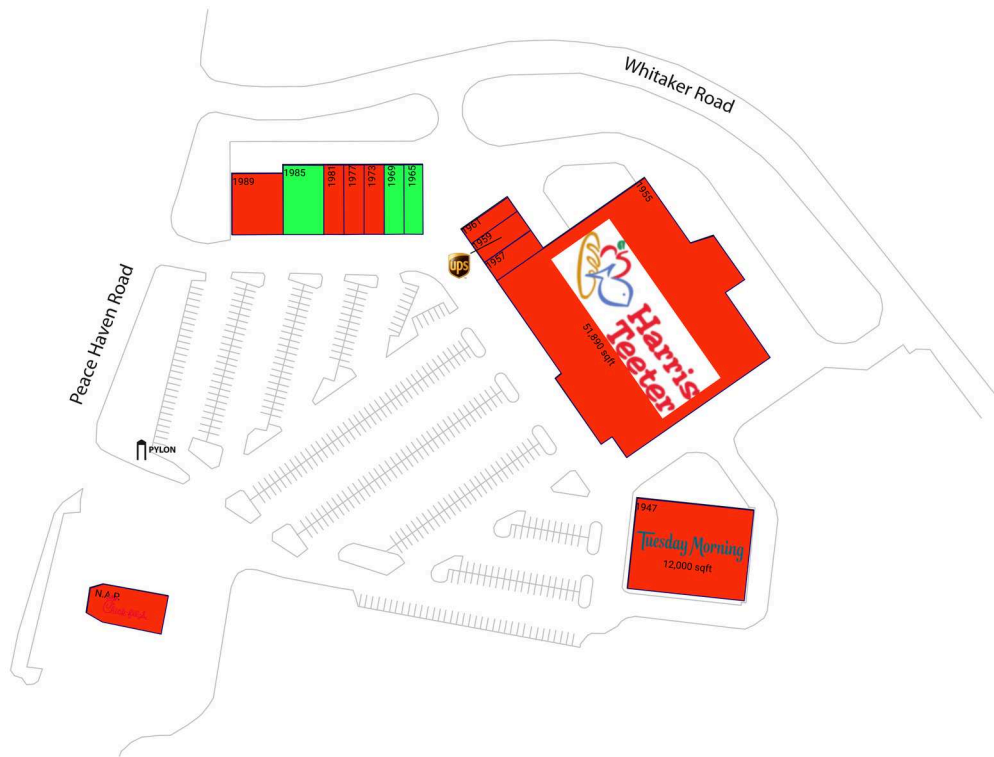

Whitaker Square

Winston-Salem, NC

36.118, -80.3113
1955 N Peace Haven Road | Winston-Salem, NC 27106

Available Space

1965	1,400 SF
1969	1,400 SF
1985	2,800 SF

Current Retailers

ATM	Allegacy Federal Credit Union	0 SF
N.A.P.	Chick-fil-A	0 SF
1947	Tuesday Morning	12,000 SF
1955	Harris Teeter	51,890 SF
1957	Tokyo House	1,500 SF
1959	The UPS Store	1,560 SF
1961	Cafe Vara Du	1,380 SF
1973	Digits Nail Salon	1,050 SF
1977	C&K Bagels	2,430 SF
1981	Whitaker Square Pizza	1,750 SF
1989	La Carreta	3,600 SF

1811