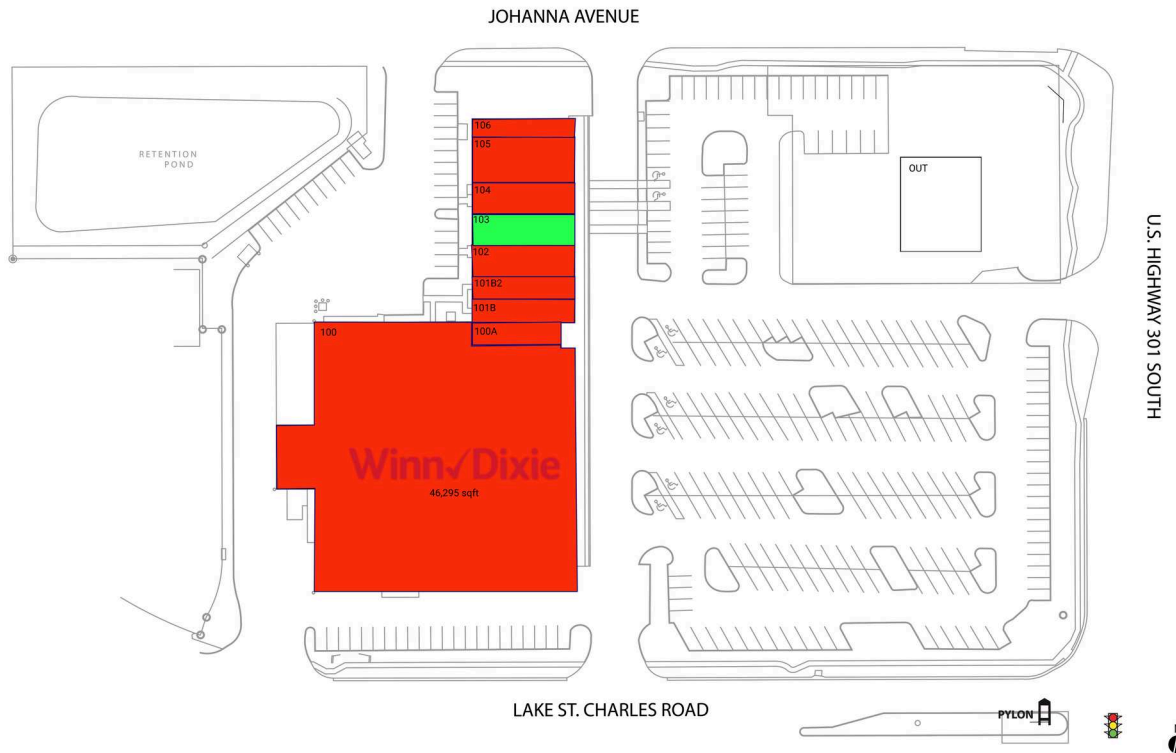

Lake St. Charles

Tampa-St. Petersburg-Clearwater, FL

27.8802, -82.3276

6913 US Highway 301 | Riverview, FL 33569

Available Space

103	1,600 SF
-----	----------

Current Retailers

OUT	Speedy Car Wash	4,800 SF
100	Winn-Dixie	46,295 SF
100A	Winn-Dixie Liquor Store	0 SF
101B	China Star Restaurant	1,200 SF
101B2	Cindy's Barber Shop	1,200 SF
102	Signal Nails	1,600 SF
104	Chris A. Castellano, DDS	1,600 SF
105	Holiday Cafe / Italian Kitchen	2,480 SF
106	Justin's Pizza	1,040 SF

US HIGHWAY 301 SOUTH

1816