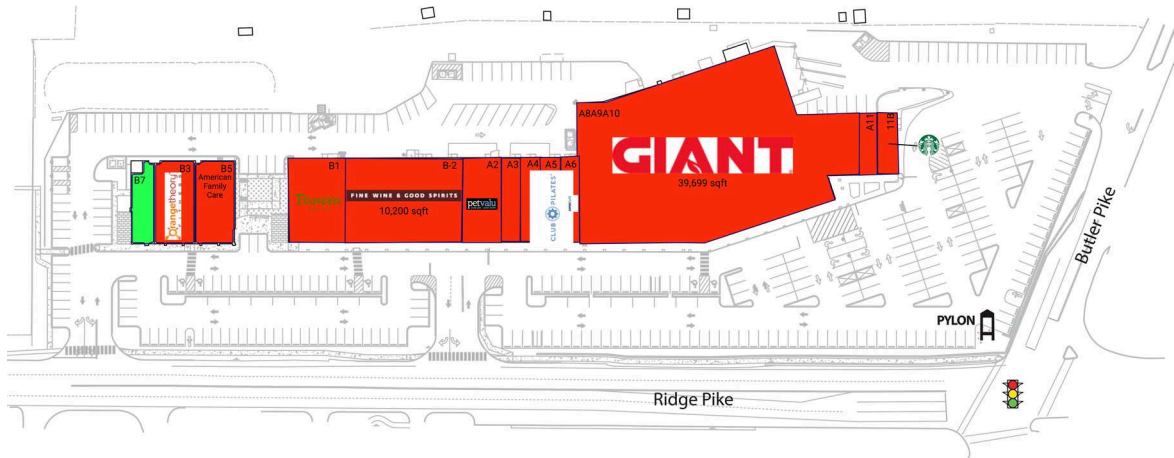

Whitemarsh Shopping Center

Philadelphia-Camden-Wilmington, PA-NJ-DE-MD

40.0935, -75.2851

Ridge & Butler Pikes | Conshohocken, PA 19428

Available Space

B7 1,856 SF

Current Retailers

A11	The Frame Shop	1,147 SF
A2	Pet Valu	3,400 SF
A3	ATI Physical Therapy	1,700 SF
A4	Illiano's Pizza	1,700 SF
A5	Club Pilates	1,700 SF
A6	Supercuts	1,700 SF
A8A9A10	Giant Food	39,699 SF
B-2	Fine Wine & Good Spirits	10,200 SF
B1	Panera Bread	4,930 SF
B3	Orangetheory Fitness	3,492 SF
B5	American Family Care	3,464 SF
11B	Starbucks	1,300 SF