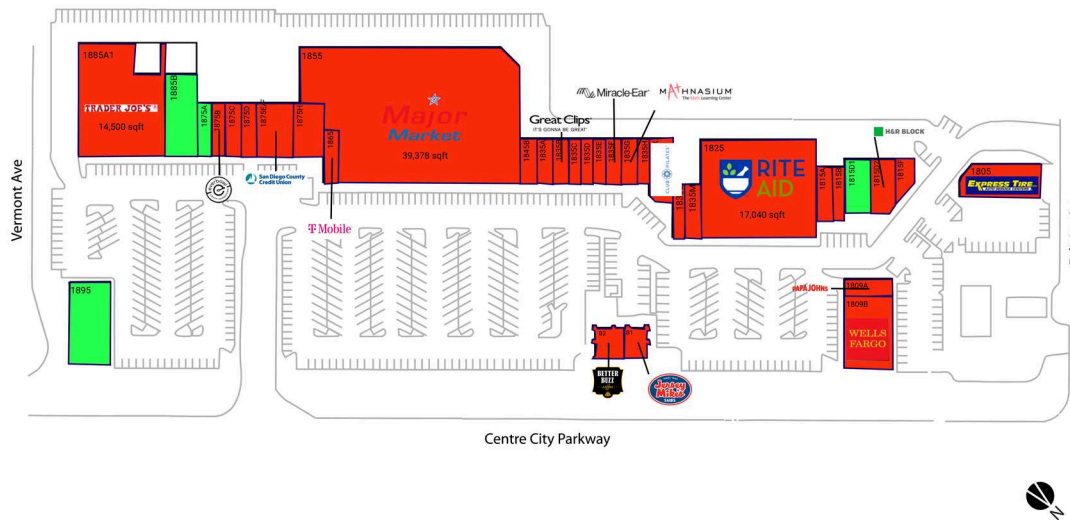

# Felicita Town Center

San Diego-Chula Vista-Carlsbad, CA

33.1004, -117.0737

1855 South Centre City Parkway | Escondido, CA 92025

## Available Space

1815D1	2,652 SF
1875A	1,210 SF
1885B	3,372 SF
1895	5,000 SF

## Current Retailers

B1	Jersey Mike's Subs	1,200 SF
B2	Better Buzz Coffee	1,500 SF
1805	Express Tire	3,825 SF
1809A	Papa John's	1,200 SF
1809B	Wells Fargo	5,300 SF
1815A	Goodwill	1,300 SF
1815B	Your CBD Store	1,000 SF
1815D2	H&R Block	1,297 SF
1815F	Sydnee's Pet Grooming	1,000 SF
1825	Rite Aid	17,040 SF
1835A	That Place That Ships	1,100 SF
1835B	Great Clips	1,100 SF
1835C	Sushi Nori	1,100 SF
1835D	Gateway #1 Cleaners	825 SF
1835E	Access Eyecare Optometry	825 SF
1835F	Miracle-Ear	825 SF
1835G	Mathnasium	1,100 SF
1835H	Hello Massage	1,116 SF
1835K	Club Pilates	2,145 SF
1835L	Escondido Cigars	975 SF
1835M	Prestige Nails And Spa	1,300 SF
1845B	Watch Outlet	1,120 SF
1855	Major Market	39,378 SF
1865	T-Mobile	1,200 SF
1875B	Everbowl	1,000 SF
1875C	Dental Care Of Escondido	1,235 SF
1875D	China Bros Chinese Restaurant	1,235 SF
1875E/F	San Diego County Credit Union	2,925 SF
1875H	La Taqueria, Street Style Tacos	2,470 SF
1885A1	Trader Joe's	14,500 SF