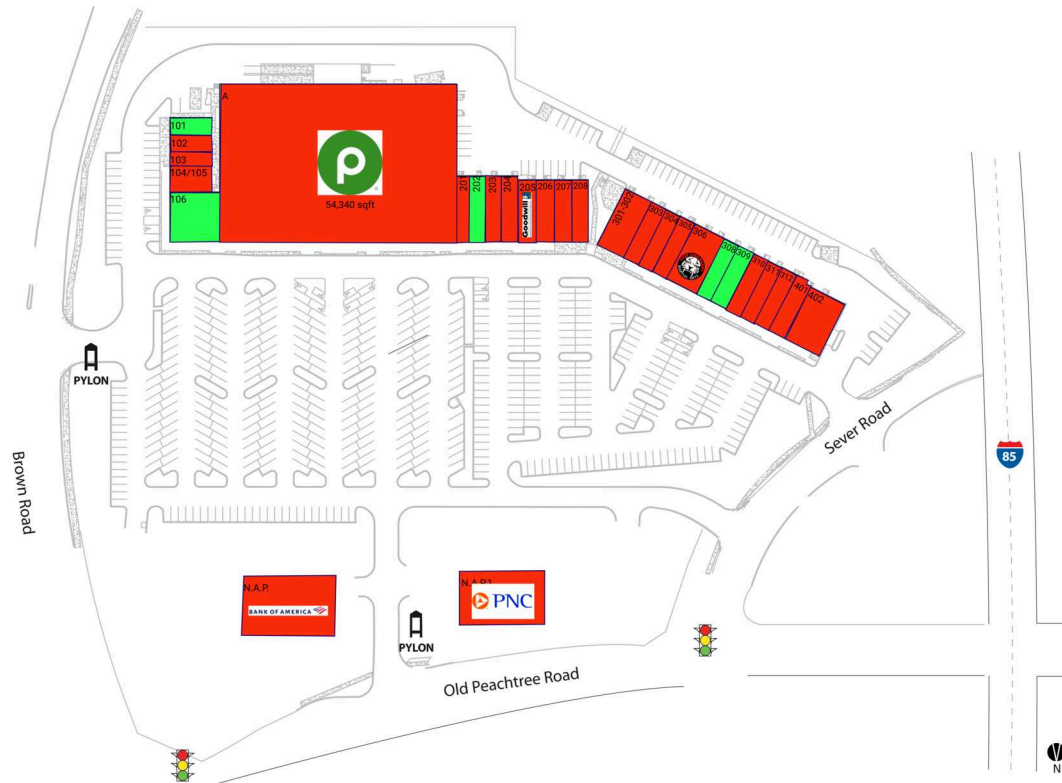

Shops of Huntcrest

Atlanta-Sandy Springs-Alpharetta, GA

33.9998, -84.0688

1030-1032 Old Peachtree Road, NW | Lawrenceville, GA 30043

Available Space

101	1,250 SF
106	3,600 SF
202	1,200 SF
308	1,500 SF
309	1,500 SF

Current Retailers

A	Publix	54,340 SF
N.A.P.	Bank Of America	0 SF
N.A.P.1	PNC Bank	0 SF
102	State Farm	1,000 SF
103	Advanced Cleaners	750 SF
104/105	TCM NX	1,500 SF
201	Your CBD Store	1,200 SF
203	Saigon Cafe	2,000 SF
204	Wow Poke & Juice	2,000 SF
205	Goodwill	1,500 SF
206	Hibachi Yum	1,500 SF
207	City Nail & Tan	1,500 SF
208	Jake's Wayback Burgers	1,500 SF
301-302	Punto Sabroso Bar & Grill	3,375 SF
303	Great Cuts	1,125 SF
304	Axiom Staffing Group, Inc.	1,500 SF
305	Fini's Pizzeria	1,500 SF
306	Tiger Schulmann's Mixed Martial Arts	3,000 SF
310	Nutrition Power	1,500 SF
311	Liberty Tax Service	940 SF
312	Joshua Lee DDS	2,060 SF
401	Warhammer	1,400 SF
402	Jun's Health Spa	2,800 SF