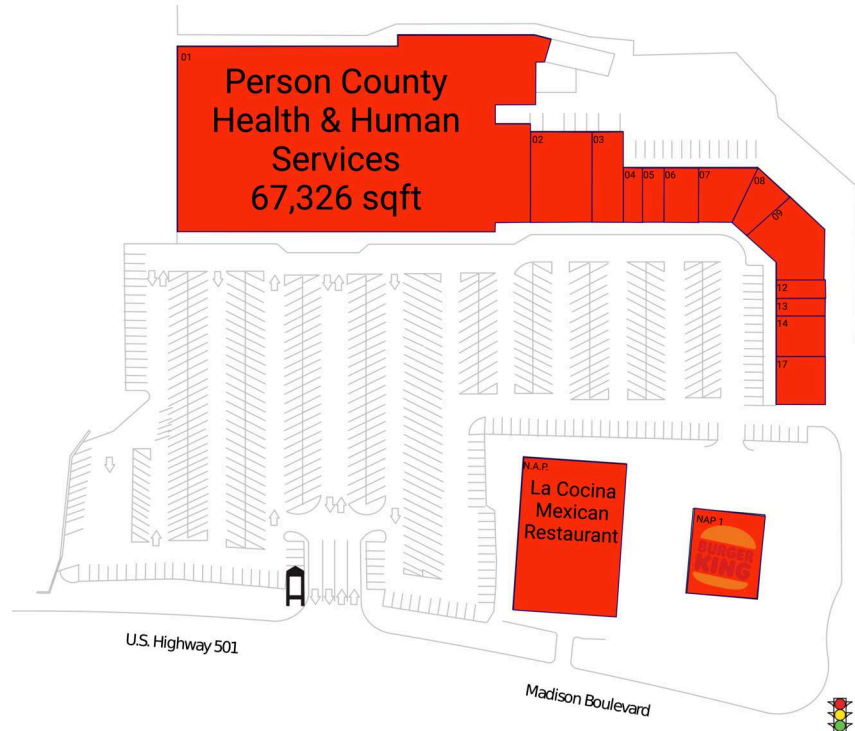

Roxboro Square

Durham-Chapel Hill, NC

36.3916, -78.9899
355 South Madison Boulevard | Roxboro, NC 27573

Center Size: 97,226 SF

Demographics	1 Mile	3 Mile	5 Mile
	3,986	12,066	18,924
	1,741	4,978	7,693
	\$43,546	\$44,278	\$50,276

Strategically located on Madison Blvd/Hwy 501, Roxboro's retail corridor

Consistent traffic draw to Person County Health & Human Services and ancillary medical uses

Close proximity to the 110-bed Person Memorial Hospital with 350+ employees

Roxboro Square

Durham-Chapel Hill, NC

36.3916, -78.9899

355 South Madison Boulevard | Roxboro, NC 27573

Current Retailers

N.A.P.	La Cocina Mexican Restaurant	0 SF
NAP 1	Burger King	0 SF
01	Person County Health & Human Services	67,326 SF
02	Korset Ladies Apparel	6,000 SF
03	Roxboro Family Dentistry	3,000 SF
04	State Farm	1,200 SF
05	United Home Care	1,200 SF
06	Roxboro Sweepstakes	2,100 SF
07	Roxboro Physical Therapy	2,850 SF
08	K Nails	1,545 SF
09	Mayflower Seafood	5,005 SF
12	Liberty Tax Service	1,000 SF
13	Hong Kong Restaurant	1,000 SF
14	Ameristaff, Inc.	2,250 SF
17	Eden's Grill	2,750 SF