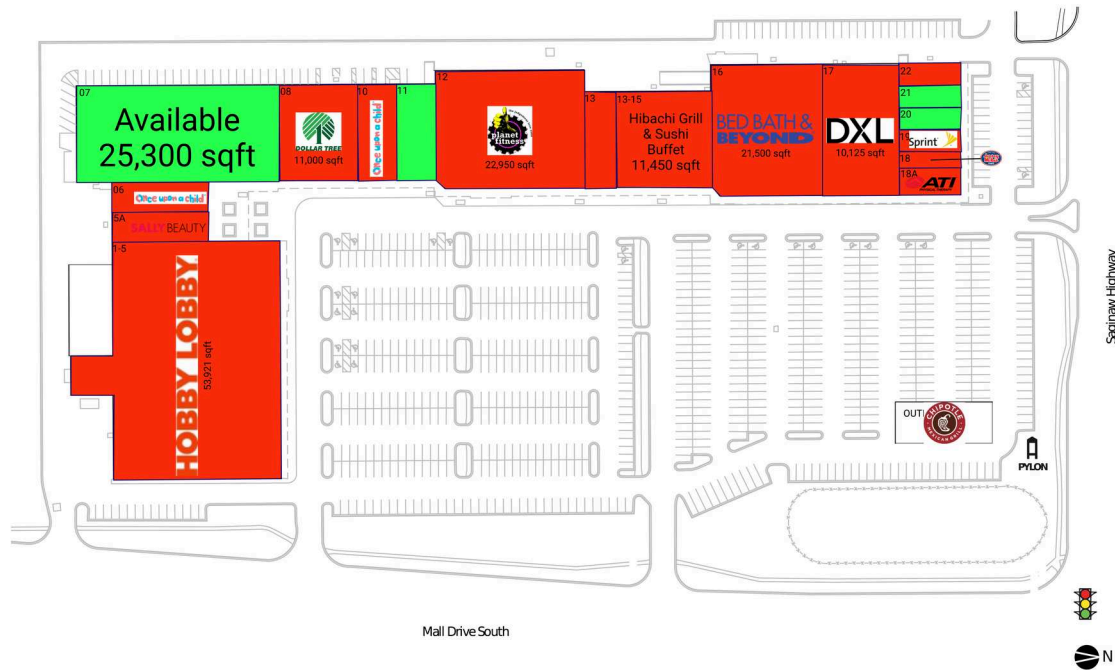

Delta Center

Lansing-East Lansing, MI

42.7396, -84.6337

5801-5859 West Saginaw Highway | Lansing, MI 48917

Available Space

07	25,300 SF
11	3,300 SF
20	1,400 SF
21	1,400 SF

Current Retailers

OUTL1	Chipotle Mexican Grill	2,400 SF
1-5	Hobby Lobby	53,921 SF
5A	Sally Beauty Supply	2,200 SF
06	Once Upon A Child	4,000 SF
08	Dollar Tree	11,000 SF
10	Once Upon A Child	5,500 SF
12	Planet Fitness	22,950 SF
13	Disc Traders Movies Music Game	4,500 SF
13-15	Hibachi Grill & Sushi Buffet	11,450 SF
16	Bed Bath & Beyond	21,500 SF
17	DXL	10,125 SF
18	Jersey Mike's Subs	1,600 SF
18A	ATI Physical Therapy	2,600 SF
19	Sprint	2,100 SF
22	Mail Boxes Etc.	1,400 SF