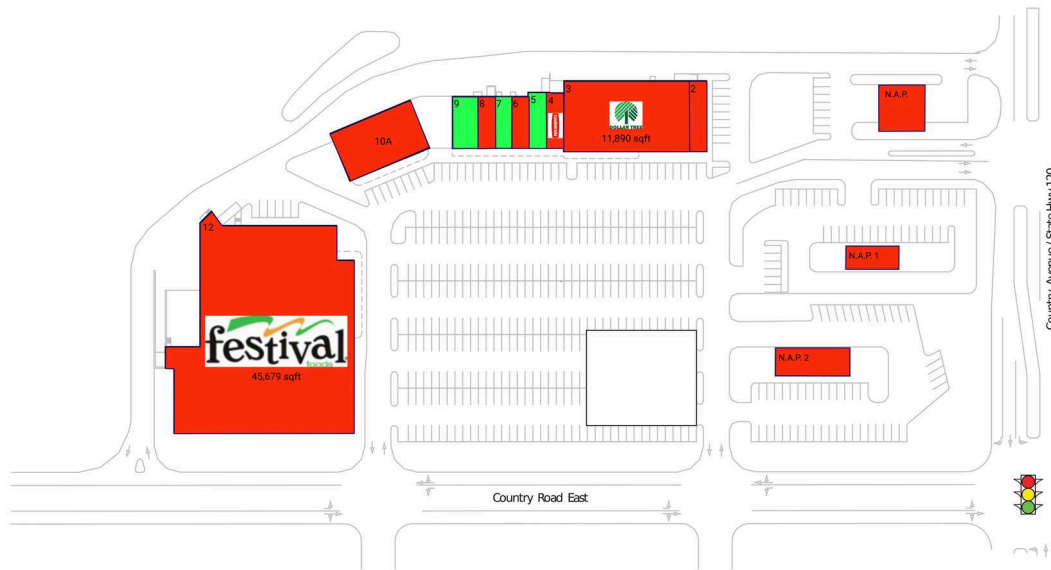

White Bear Hills Shopping Center

Minneapolis-St. Paul-Bloomington, MN-WI

45.051, -92.9868

2671 County Road E | White Bear Lake, MN 55110-4908

Available Space

5	1,293 SF
7	1,170 SF
9	1,800 SF

Current Retailers

N.A.P.	Valvoline Oil Change	0 SF
N.A.P. 1	Taco Bell	0 SF
N.A.P. 2	Dunn Bros Coffee	0 SF
2	All Seasons Wild Bird Store	1,600 SF
3	Dollar Tree	11,890 SF
4	Papa Murphy's	1,293 SF
6	Cost Cutters	1,200 SF
8	LA Nails	1,170 SF
10A	The Cellars Wine And Spirits	6,000 SF
12	Festival Foods	45,679 SF