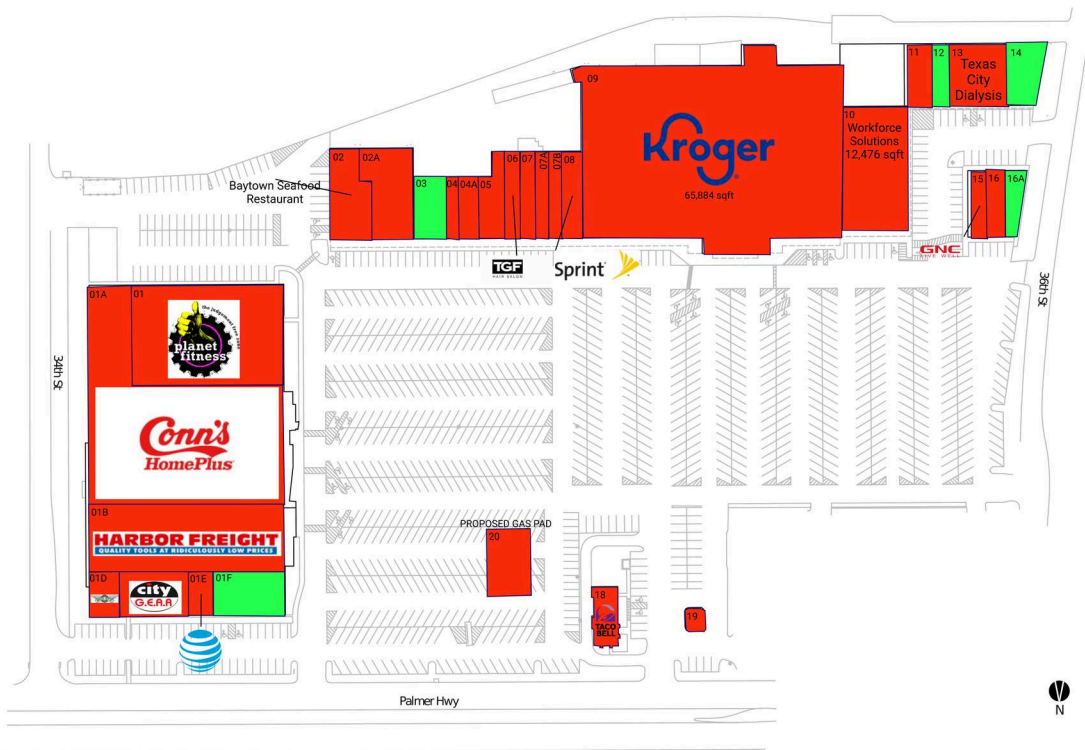

Texas City Bay

Houston-The Woodlands-Sugar Land, TX

29.3941, -94.9485
3401-3567 Palmer Highway | Texas City, TX 77590

Available Space

01F	4,303 SF
03	2,950 SF
12	1,587 SF
14	3,407 SF
16A	1,839 SF

Current Retailers

N.A.P.	Shell Gas Station	0 SF
01	Planet Fitness	22,233 SF
01A	Conn's	41,927 SF
01B	Harbor Freight Tools	18,940 SF
01C	City Gear	4,250 SF
01D	Wingstop	1,750 SF
01E	AT&T	1,500 SF
02	Baytown Seafood Restaurant	5,142 SF
02A	Gus' Restaurant	5,858 SF
04	Antonini's Subs	1,125 SF
04A	Nasa Liquor	1,875 SF
05	Quarter To Ten	2,850 SF
06	TGF Haircutters	1,984 SF
07	Check 'N Go	1,890 SF
07A	Crown Dental	1,705 SF
07B	My Nails	1,705 SF
08	Sprint	2,625 SF
09	Kroger	65,884 SF
10	Workforce Solutions	12,476 SF
11	Texas Dancin' Divas	2,275 SF
13	Texas City Dialysis	5,350 SF
15	GNC	1,582 SF
16	World Finance Corporation Of Texas City	1,582 SF
18	Taco Bell	2,162 SF
19	Tobacco Stop	672 SF
20	Proposed Fuel	0 SF