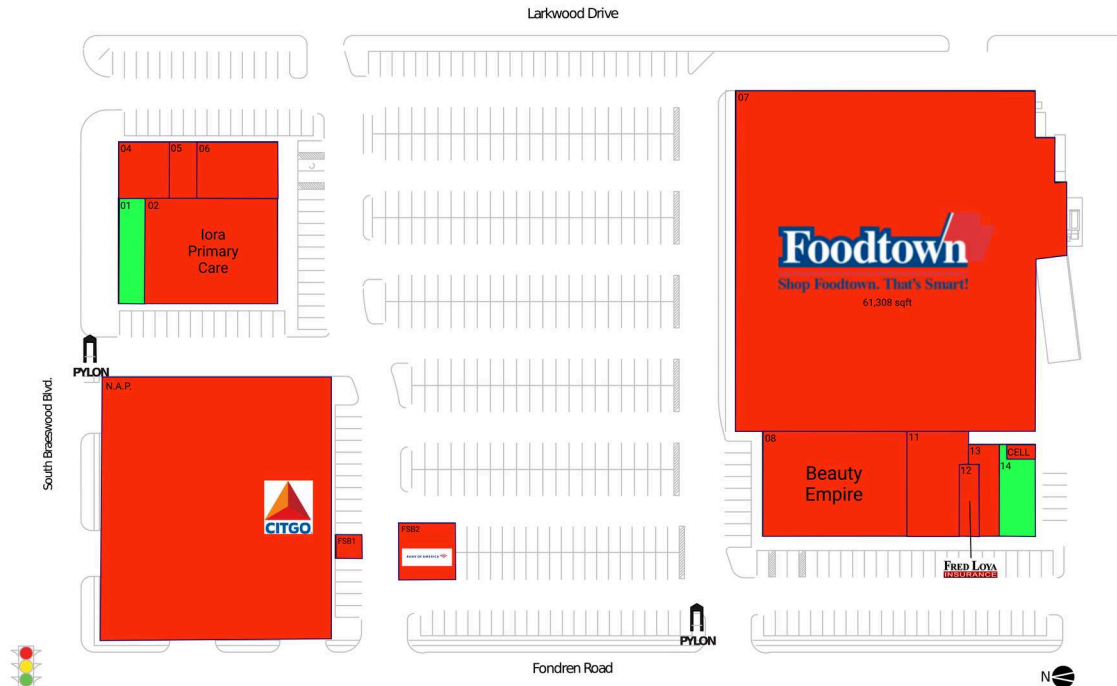

# Braesgate

Houston-The Woodlands-Sugar Land, TX

29.6748, -95.5084  
9603-9701 Fondren | Houston, TX 77096

## Available Space

01	1,515 SF
14	1,648 SF

## Current Retailers

CELL	New Cingular Wireless	288 SF
FSB1	Watermill Express	250 SF
FSB2	Bank Of America ATM	500 SF
N.A.P.	Citgo Gas Station	0 SF
02	Iora Primary Care	7,647 SF
04	Westwood Dental	1,584 SF
05	GGC Group Corporation	878 SF
06	MG Yabera	2,502 SF
07	Food Town	61,308 SF
08	Beauty Empire	8,800 SF
11	Magic Furniture	3,365 SF
12	Fred Loya Insurance	825 SF
13	Calberts Tax Service	1,310 SF