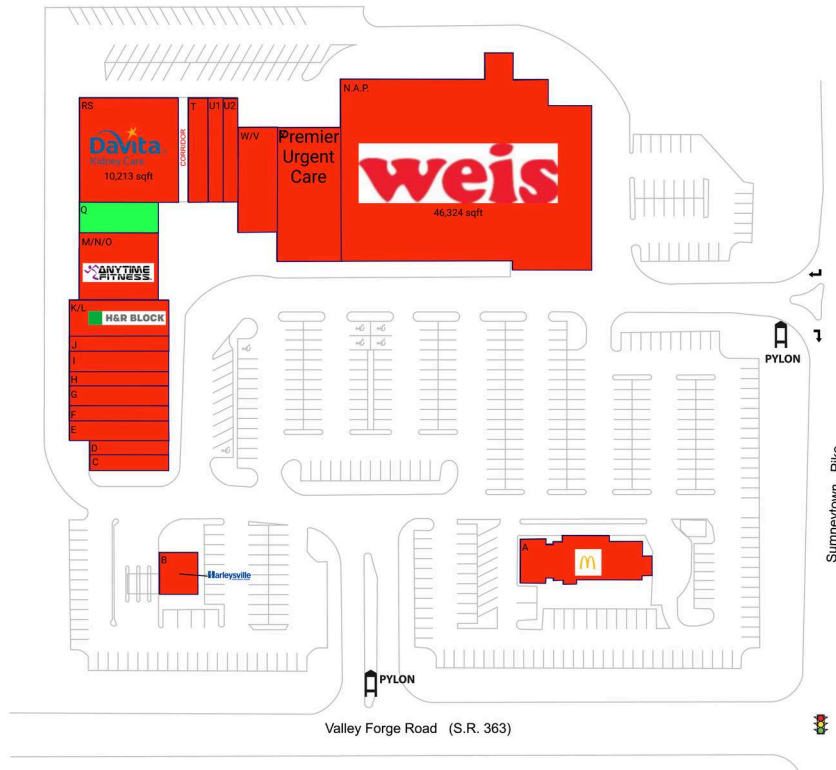

North Penn Market Place

Philadelphia-Camden-Wilmington, PA-NJ-DE-MD

40.23, -75.3124
Valley Forge Road & Sumneytown Pike | Lansdale, PA 19446

Available Space

Q 2,540 SF

Current Retailers

A	McDonald's	3,600 SF
B	Harleysville National Bank	2,560 SF
C	Dairy Queen	1,260 SF
D	Nail Salon	1,200 SF
E	Italian Delites	2,000 SF
F	Visible Vapors	1,500 SF
G	Spring Mobile (AT&T Dealer)	2,000 SF
H	Hair Cuttery	1,500 SF
I	Oki Sushi	2,000 SF
J	The Tutoring Center	1,500 SF
K/L	H&R Block	3,326 SF
M/N/O	Anytime Fitness	5,300 SF
N.A.P.	Weis Markets	46,324 SF
RS	DaVita Dialysis	10,213 SF
T	Abacus Chinese Restaurant	2,100 SF
U1	Tanning Salon	1,601 SF
U2	Flair Cleaners Day Cleaner	1,575 SF
W/V	AmeriKick	4,115 SF
X	Premier Urgent Care	8,468 SF