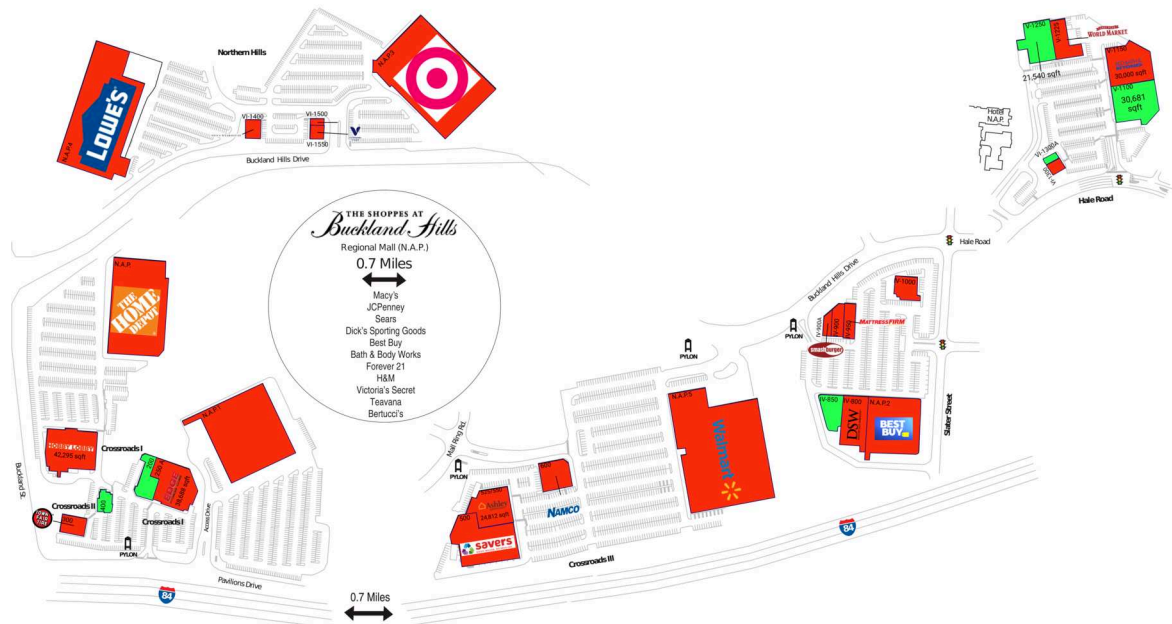

The Manchester Collection

Hartford-East Hartford-Middletown, CT

41.8034, -72.5513

432 Buckland Hills Drive | Manchester, CT 06042-8755

Available Space

IV-850	10,888 SF
V-1100	30,681 SF
V-1250	21,540 SF
VI-1300A	1,685 SF
200	9,812 SF
400	5,850 SF

Current Retailers

IV-1000	Fontera Grill	7,342 SF
IV-800	DSW	20,000 SF
IV-900	Consignment Originals	6,000 SF
IV-900A	Smashburger	2,500 SF
IV-950	Mattress Firm	4,640 SF
N.A.P.	The Home Depot	0 SF
N.A.P.1	N.A.P.	0 SF
N.A.P.2	Best Buy	0 SF
N.A.P.3	Target	0 SF
N.A.P.4	Lowe's	0 SF
N.A.P.5	Walmart	0 SF
V-1150	Bed Bath & Beyond	30,000 SF
V-1225	Cost Plus World Market	16,710 SF
VI-1300	Kaoud Oriental Rugs	3,315 SF
VI-1400	Men's Wearhouse	6,000 SF
VI-1500	Sprint	1,980 SF
VI-1550	The Vitamin Shoppe	4,000 SF
100	Hobby Lobby	42,295 SF
250 A	Edge Fitness	38,688 SF
300	Town Fair Tire	9,017 SF
500	Savers	30,000 SF
525/550	Ashley Furniture	24,812 SF
600	Namco	12,000 SF