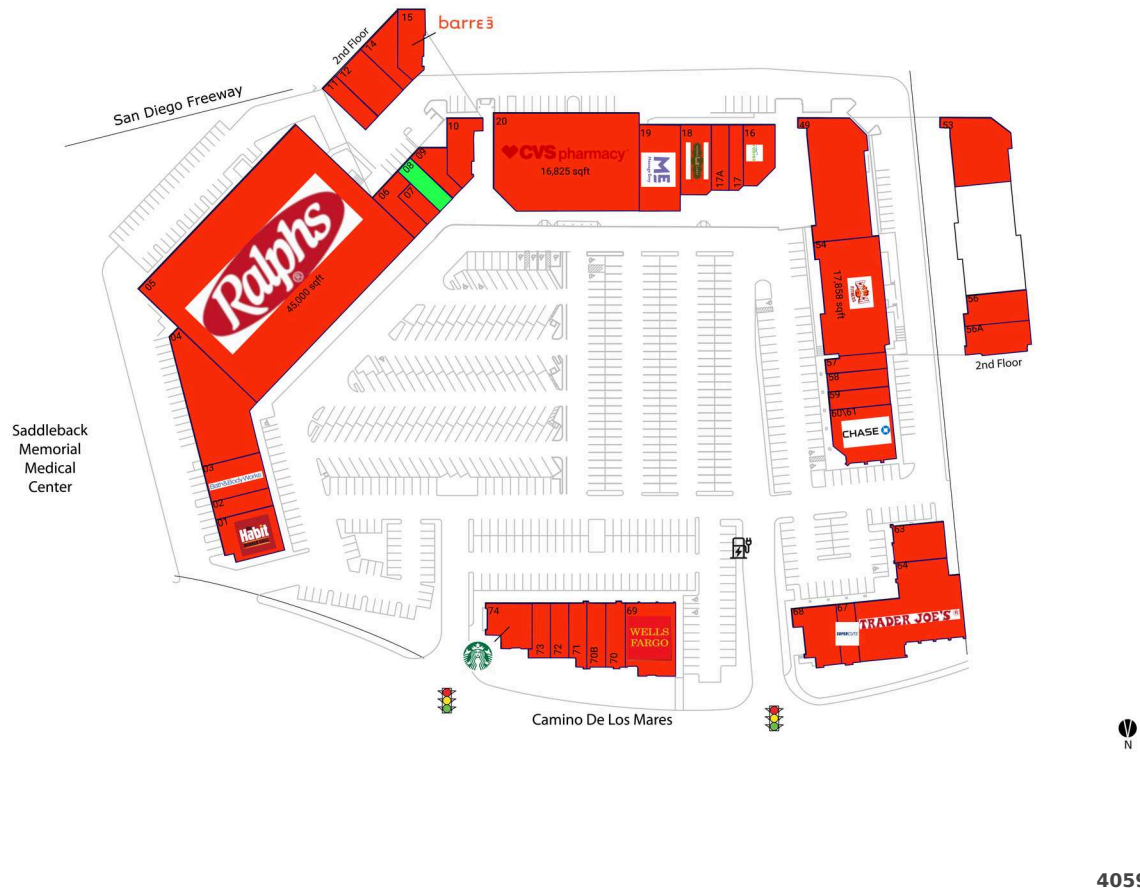

Ocean View Plaza

Los Angeles-Long Beach-Anaheim, CA

33.4582, -117.6521

638 Camino de Los Mares | San Clemente, CA 92673

Available Space

08 1,300 SF

Current Retailers

01	The Habit Burger Grill	3,022 SF
02	Luque's Seaside Optometry	1,286 SF
03	Bath & Body Works	2,600 SF
04	Pets Plus	8,700 SF
05	Ralphs	45,000 SF
06	Celebrity Cleaners	1,700 SF
07	Zia Threading	900 SF
09	European Tailoring	1,431 SF
10	San Clemente Dental	2,106 SF
11	Ocean View Nails	1,208 SF
12	ITan Sun Spray Spa	2,360 SF
14	Southern Roots	1,548 SF
15	Barre3	1,826 SF
16	Rubio's	2,154 SF
17	Nekter Juice Bar	1,098 SF
17A	GameStop	1,404 SF
18	Nothing Bundt Cakes	2,600 SF
19	Massage Envy	4,217 SF
20	CVS/Pharmacy	16,825 SF
49	Automobile Club	6,982 SF
53	Image Studios 360	4,472 SF
54	Crunch Fitness	17,858 SF
56	Sunrise Tae Kwon Do	1,171 SF
56A	Beauty Break	1,171 SF
57	Sport Clips	1,198 SF
58	Philly's Best	1,300 SF
59	Flame Broiler	1,300 SF
60\61	Chase	3,718 SF
63	Designer	2,188 SF
64	Trader Joe's	9,461 SF
67	Supercuts	1,316 SF
68	Mondern Acupuncture	1,812 SF
69	Wells Fargo	4,429 SF
70	The UPS Store	1,415 SF
70B	Verizon Wireless	1,415 SF
71	The Joint	1,280 SF
72	Yogurtland	1,200 SF
73	Subway	1,192 SF
74	Starbucks	1,800 SF