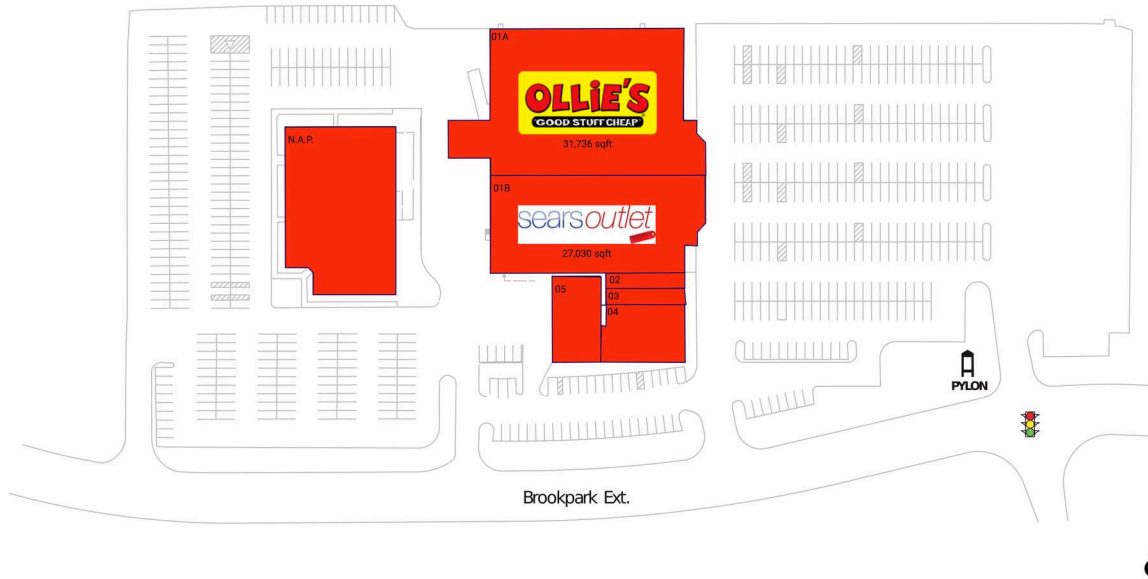

# The Shoppes at North Olmsted

Cleveland-Elyria, OH

41.4204, -81.9193

26662 Brookpark Extension | North Olmstead, OH 44070

## Current Retailers

N.A.P.	N.A.P.	0 SF
01A	Ollie's Bargain Outlet	31,736 SF
01B	Sears Outlet	27,030 SF
02	Hair And Now Salon	1,277 SF
03	Suburban Collision	1,516 SF
04	Recess	5,208 SF
05	North Olmsted License Bureau	4,645 SF