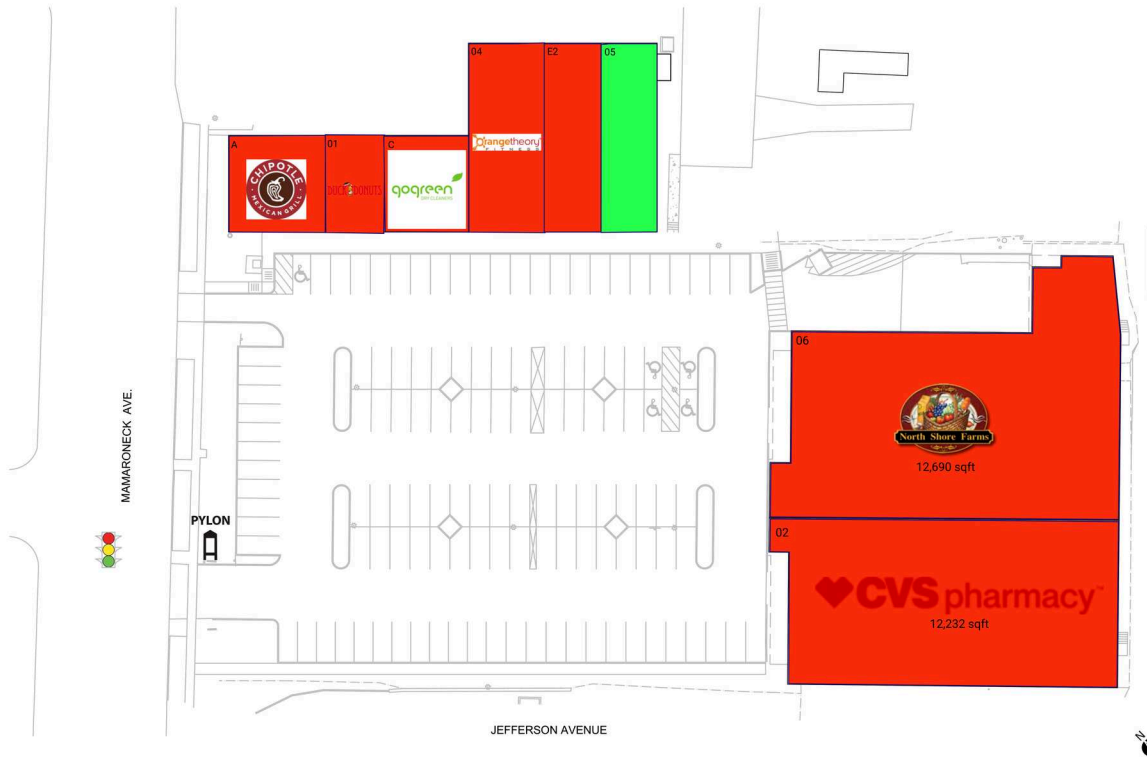

## Available Space

05 1,805 SF

## Current Retailers

A	Chipotle Mexican Grill	2,200 SF
C	Go Green Dry Cleaners	1,521 SF
E2	Pinko Nail And Spa	2,200 SF
01	Duck Donuts	1,000 SF
02	CVS/Pharmacy	12,232 SF
04	Orangetheory Fitness	3,200 SF
06	North Shore Farms	12,690 SF