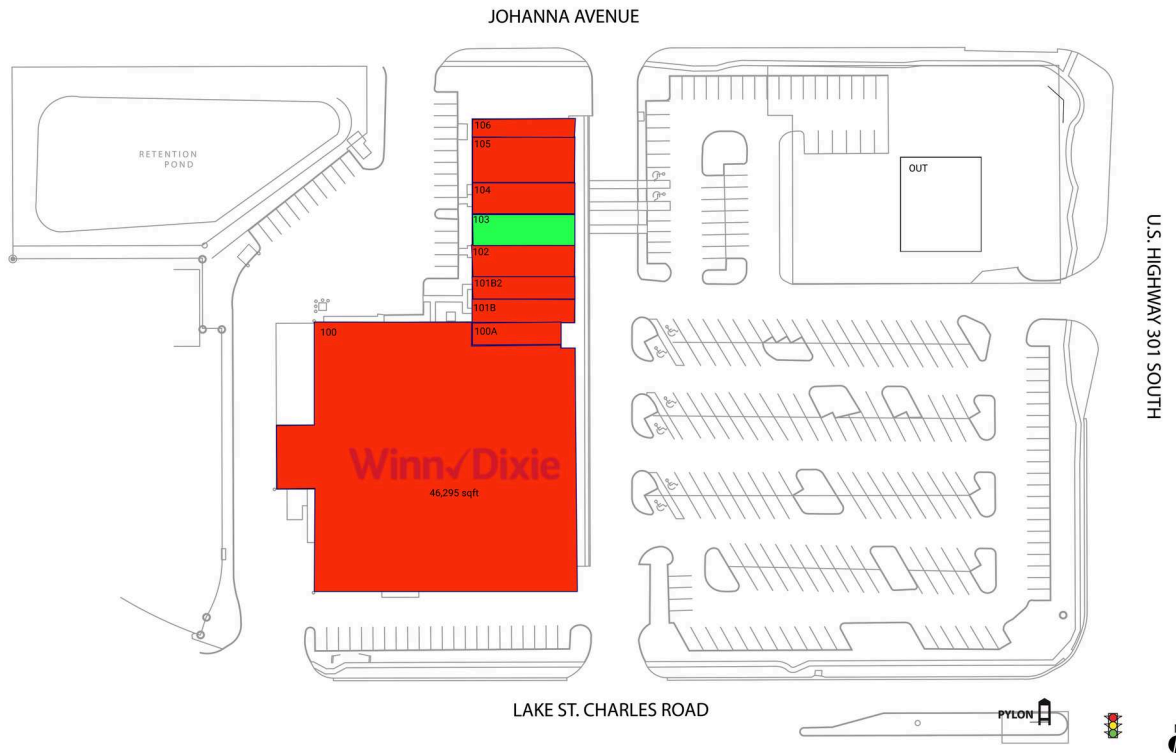

# Lake St. Charles

Tampa-St. Petersburg-Clearwater, FL

27.8802, -82.3276

6913 US Highway 301 | Riverview, FL 33569

Center Size: 61,015 SF

Demographics	1 Mile	3 Mile	5 Mile
	10,875	92,000	203,276
	4,321	36,437	76,274
	\$68,332	\$73,276	\$73,058

Winn-Dixie-anchored center on heavily trafficked US 301 in Tampa suburb of Riverview

Close proximity to regional mall Westfield Brandon, anchored by Dick's Sporting Goods, JCPenney, Dillard's, Macy's & Sears

## Available Space

103 1,600 SF

## Current Retailers

OUT	Speedy Car Wash	4,800 SF
100	Winn-Dixie	46,295 SF
100A	Winn-Dixie Liquor Store	0 SF
101B	China Star Restaurant	1,200 SF
101B2	Cindy's Barber Shop	1,200 SF
102	Signal Nails	1,600 SF
104	Chris A. Castellano, DDS	1,600 SF
105	Holiday Cafe / Italian Kitchen	2,480 SF
106	Justin's Pizza	1,040 SF