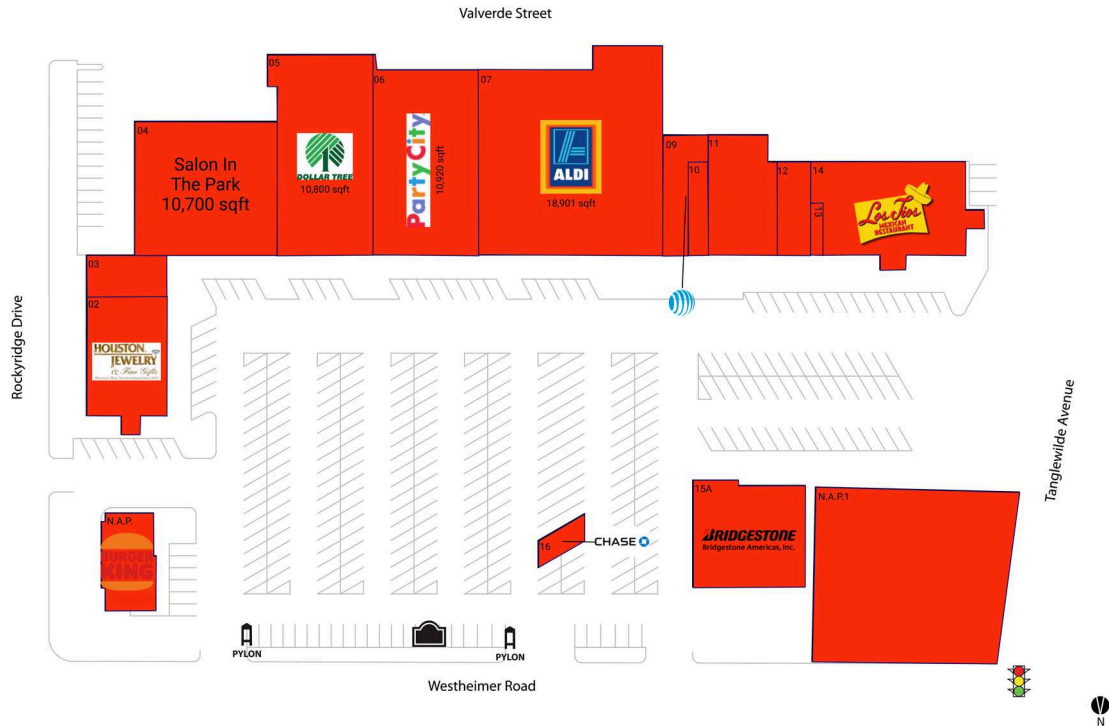

Tanglewilde Center

Houston-The Woodlands-Sugar Land, TX

29.7371, -95.5336

9519-9529 Westheimer | Houston, TX 77063

Current Retailers

N.A.P.	Burger King	3,124 SF
N.A.P.1	N.A.P.	0 SF
02	Houston Jewelry	5,600 SF
03	Ideal Beauty Supply	1,800 SF
04	Salon In The Park	10,700 SF
05	Dollar Tree	10,800 SF
06	Party City	10,920 SF
07	ALDI	18,901 SF
09	AT&T	1,917 SF
10	Pretty Nails Spa	1,050 SF
11	Miyazaki	4,500 SF
12	E-Z Tan	1,750 SF
13	Evalde Barber & Salon	630 SF
14	Los Tios	7,980 SF
15A	Bridgestone/Firestone	6,075 SF
16	Chase ATM	720 SF