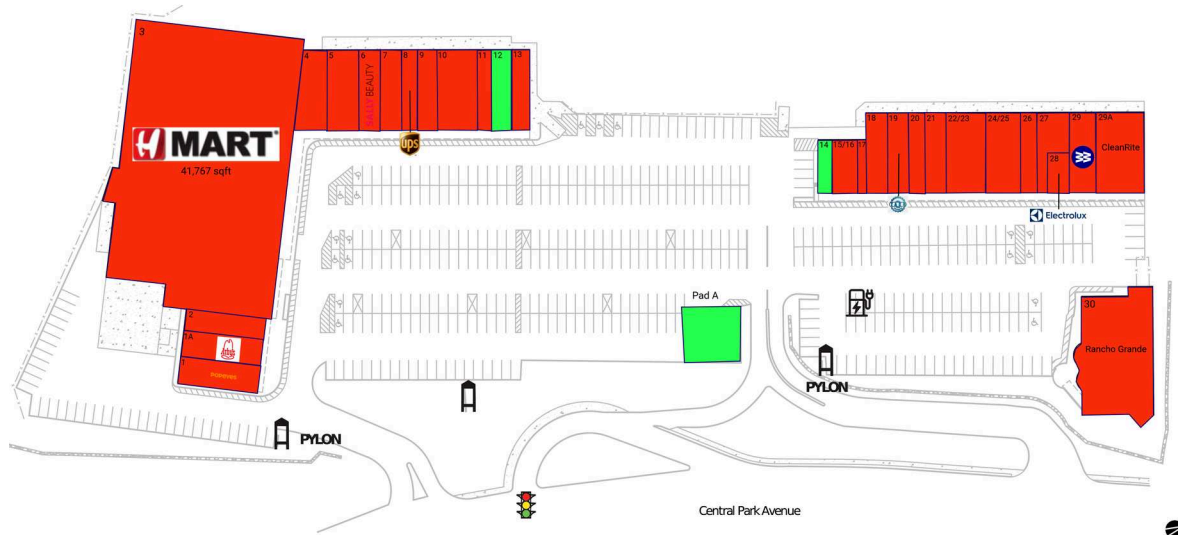

# Highridge Plaza

New York-Newark-Jersey City, NY-NJ-PA

40.9608, -73.8422  
1789 Central Park Avenue | Yonkers, NY 10701

## Available Space

Pad A	0 SF
12	1,425 SF
14	650 SF

## Current Retailers

1	Popeyes	1,875 SF
1A	Arby's	1,875 SF
2	The Halal Guys	1,423 SF
3	H Mart	41,767 SF
4	Atlantic Bank	2,025 SF
5	Liquor Fellers	2,250 SF
6	Sally Beauty Supply	1,500 SF
7	Yonkers Eye Exam	1,500 SF
8	The UPS Store	1,125 SF
9	Crav Wings	1,350 SF
10	Dollar Dream	2,850 SF
11	AT&T	975 SF
13	Caffe Trento	1,071 SF
15/16	Bella Nails	1,200 SF
17	The Lion King	500 SF
18	Hapag Filipino Cuisine	1,160 SF
19	TAKO	1,460 SF
20	Highridge Fishery	1,125 SF
21	Eileen's Foot Relax Station	1,500 SF
22/23	A & S Pork Store	2,775 SF
24/25	Achieve Martial Arts	2,475 SF
26	Dolce Vita Hair Salon	1,125 SF
27	Highridge Bagel Exchange	1,850 SF
28	Electrolux	420 SF
29	Weight Watchers	1,875 SF
29A	CleanRite	3,375 SF
30	Rancho Grande	4,000 SF